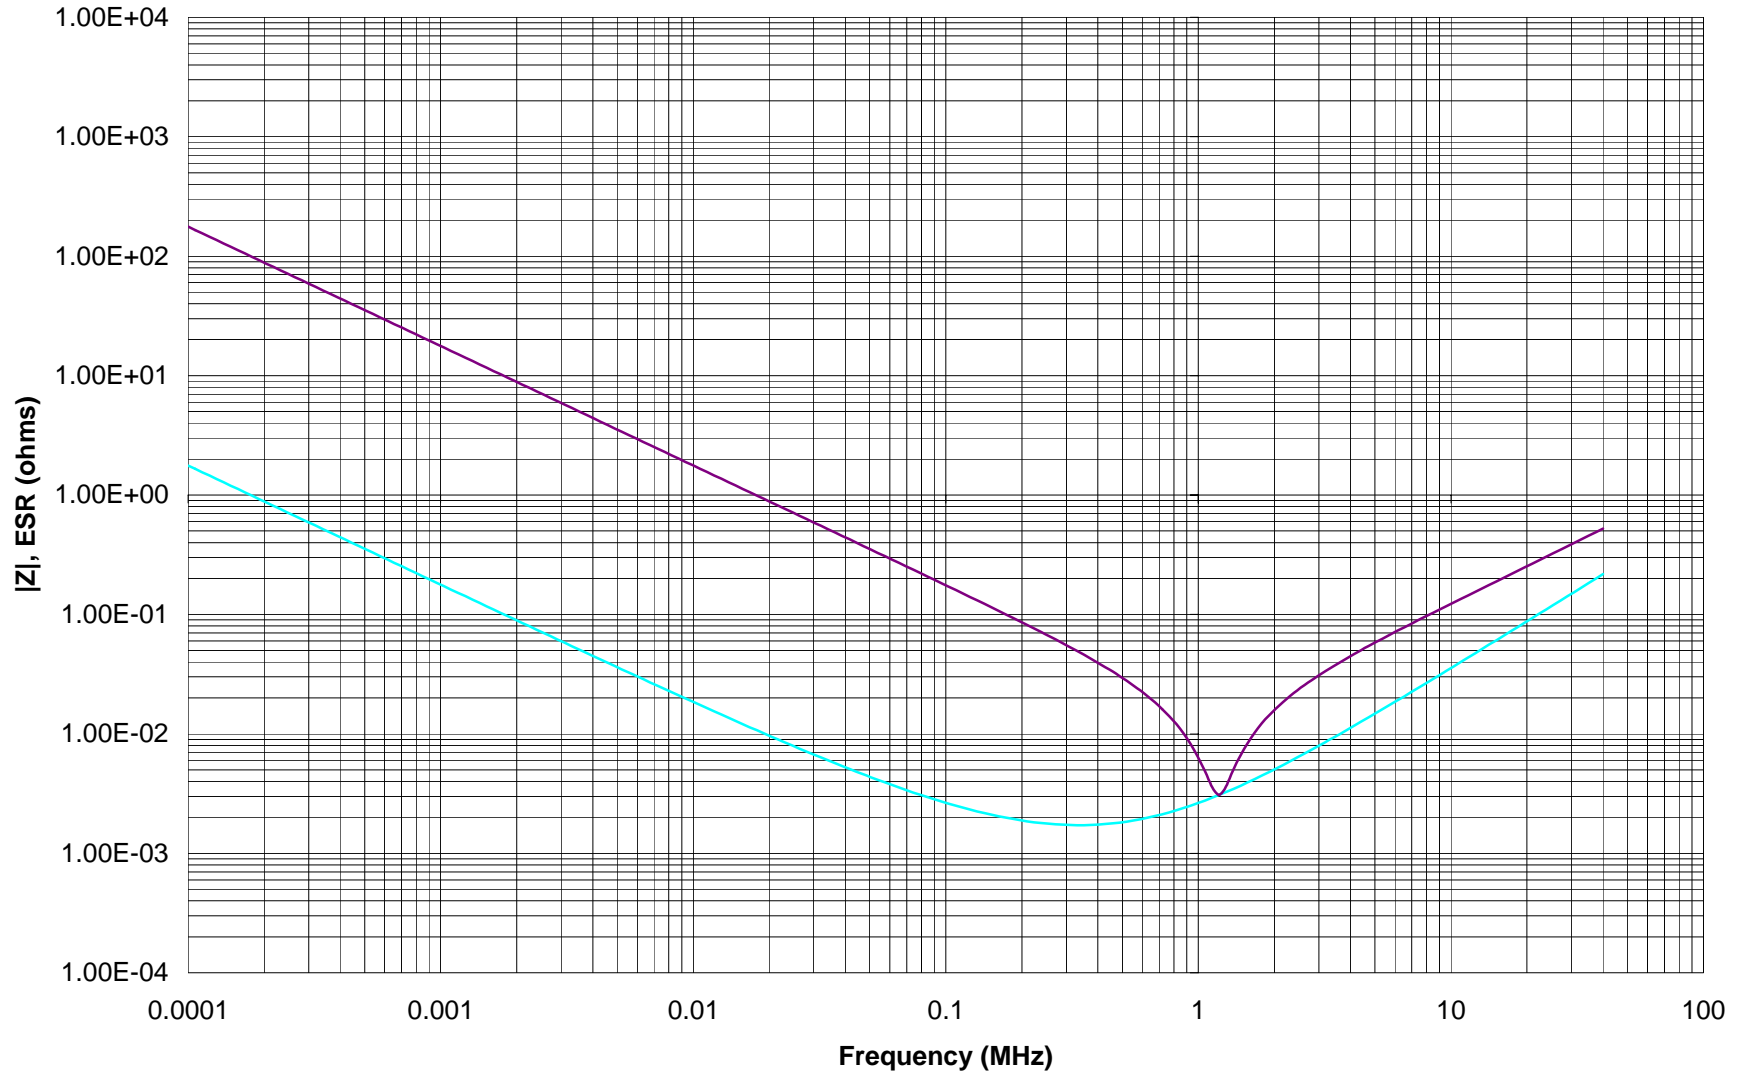

|Z|, ESR-f Characteristics

Test Equipment: HP4194A

Test Fixture: 16044A

C5750X5R1H106M

|Z|, ESR-f Characteristics

Test Equipment: HP4194A

Test Fixture: 16044A

C5750X7R1E106M