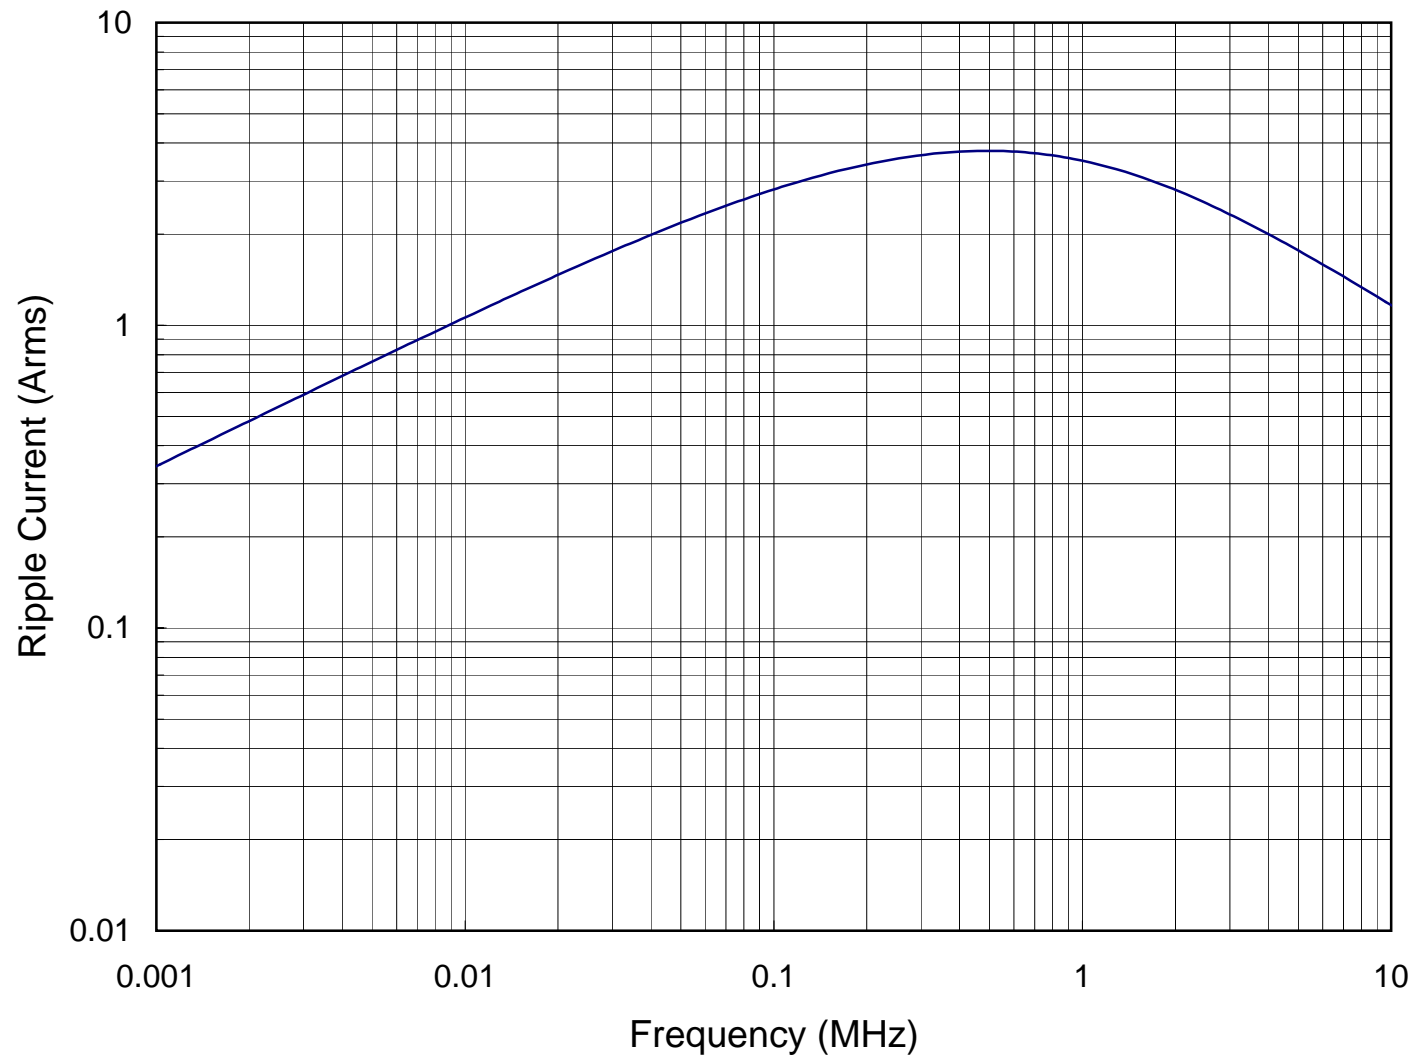

|Z|, ESR-f Characteristics

Test Equipment: HP4194A

Test Fixture: 16044A

C5750X5R1H106M

|Z|, ESR-f Characteristics

Test Equipment: HP4194A

Test Fixture: 16044A

C5750X7R1E106M