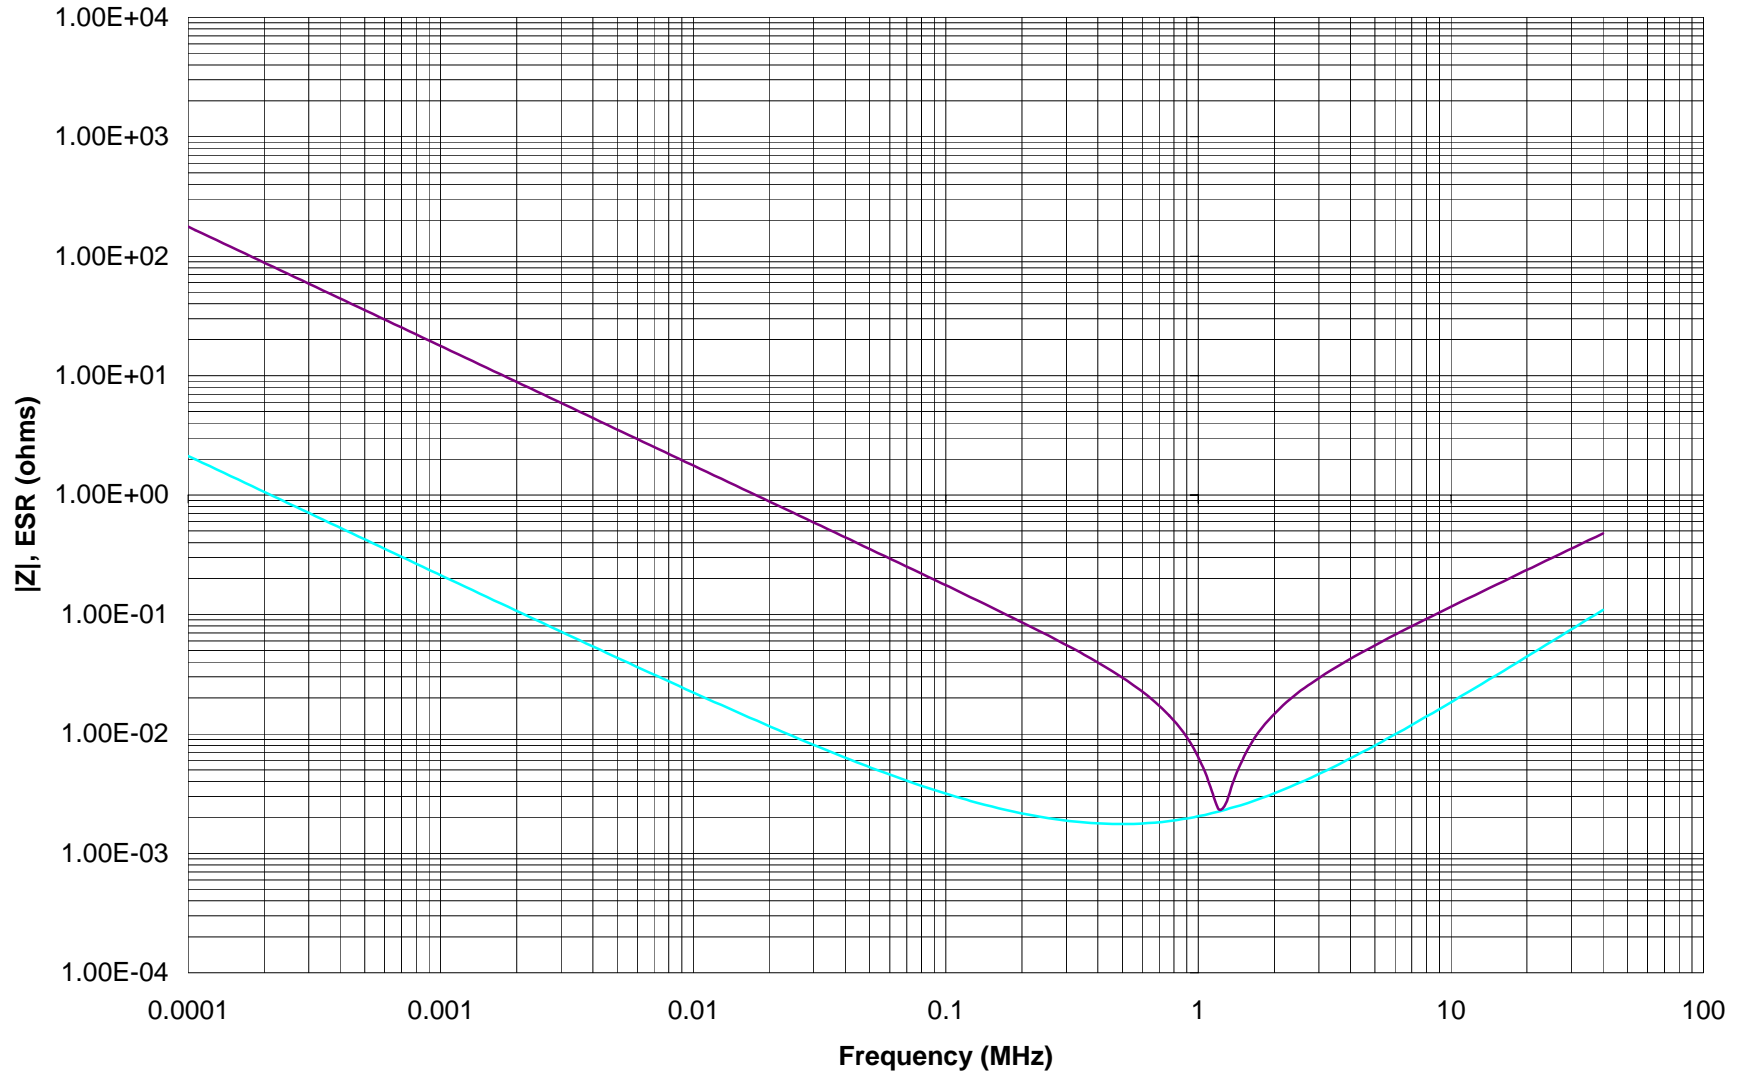

|Z|, ESR-f Characteristics

Test Equipment: HP4194A

Test Fixture: 16044A

C5750X5R1H106M

|Z|, ESR-f Characteristics

Test Equipment: HP4194A

Test Fixture: 16044A

C5750X7R1E106M