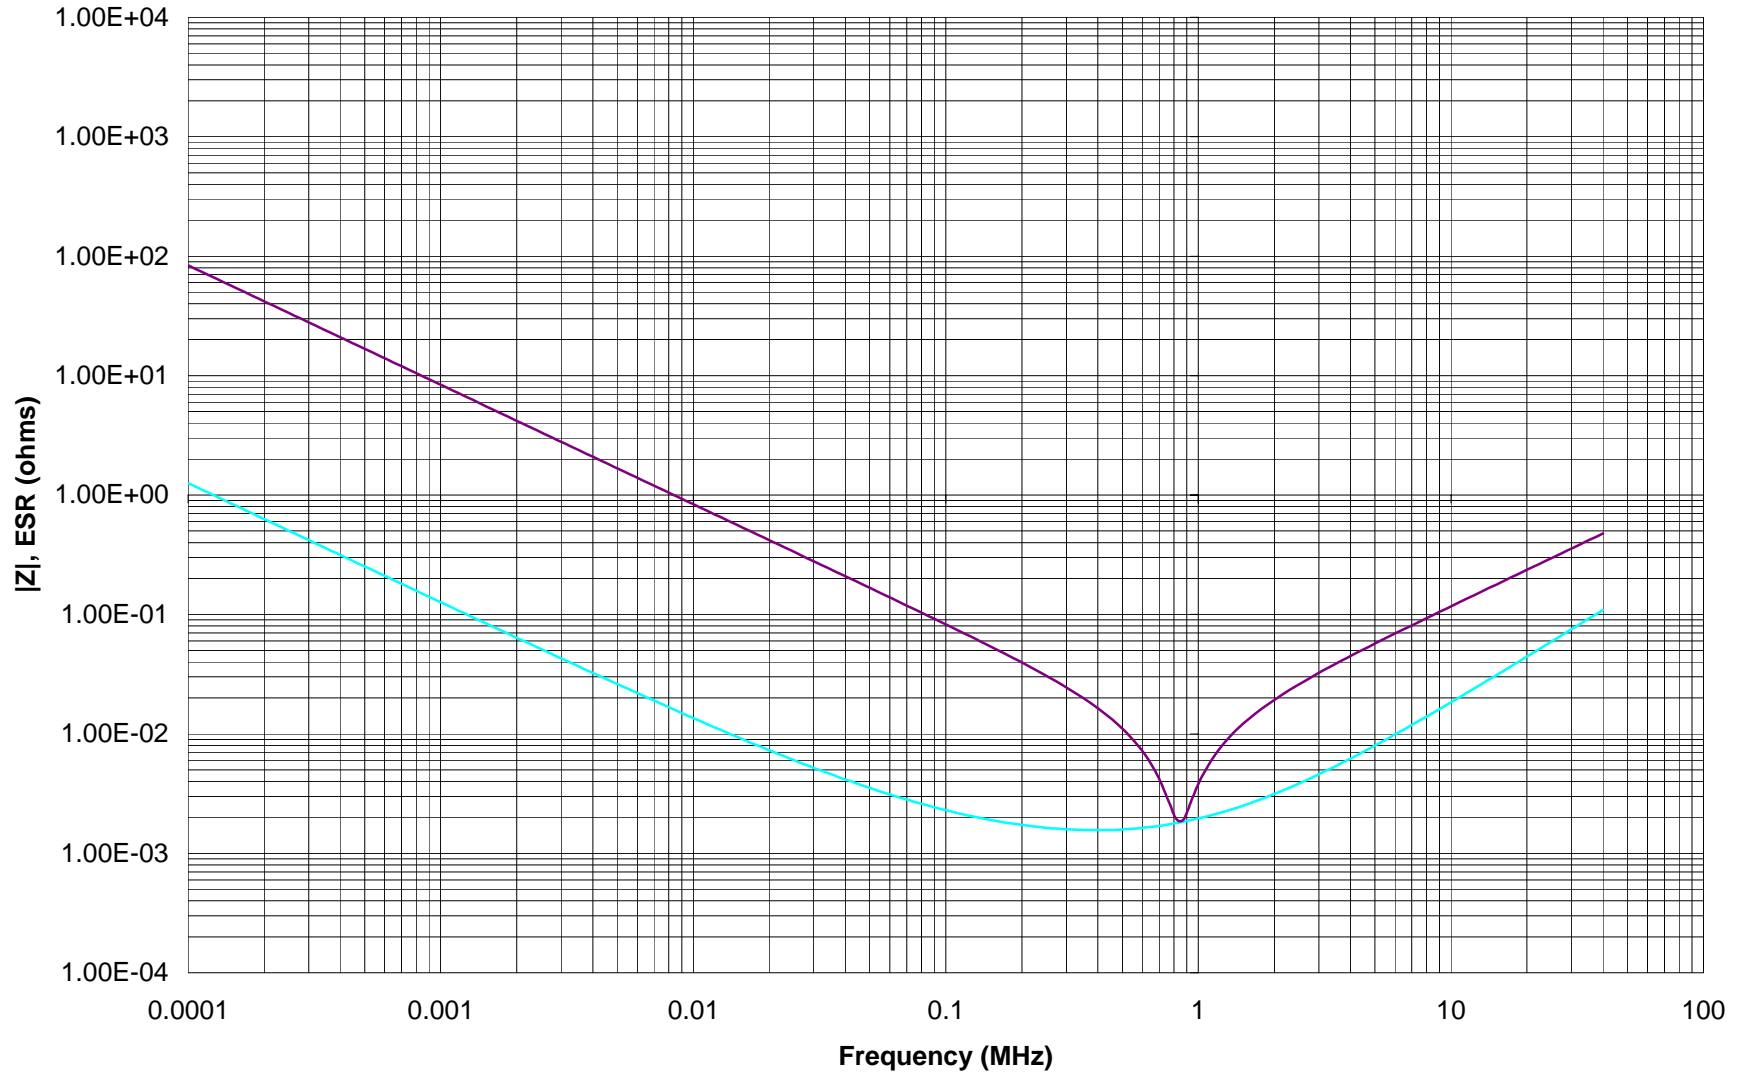

|Z|, ESR-f Characteristics

Test Equipment: HP4194A

Test Fixture: 16044A

C5750X5R1E226M