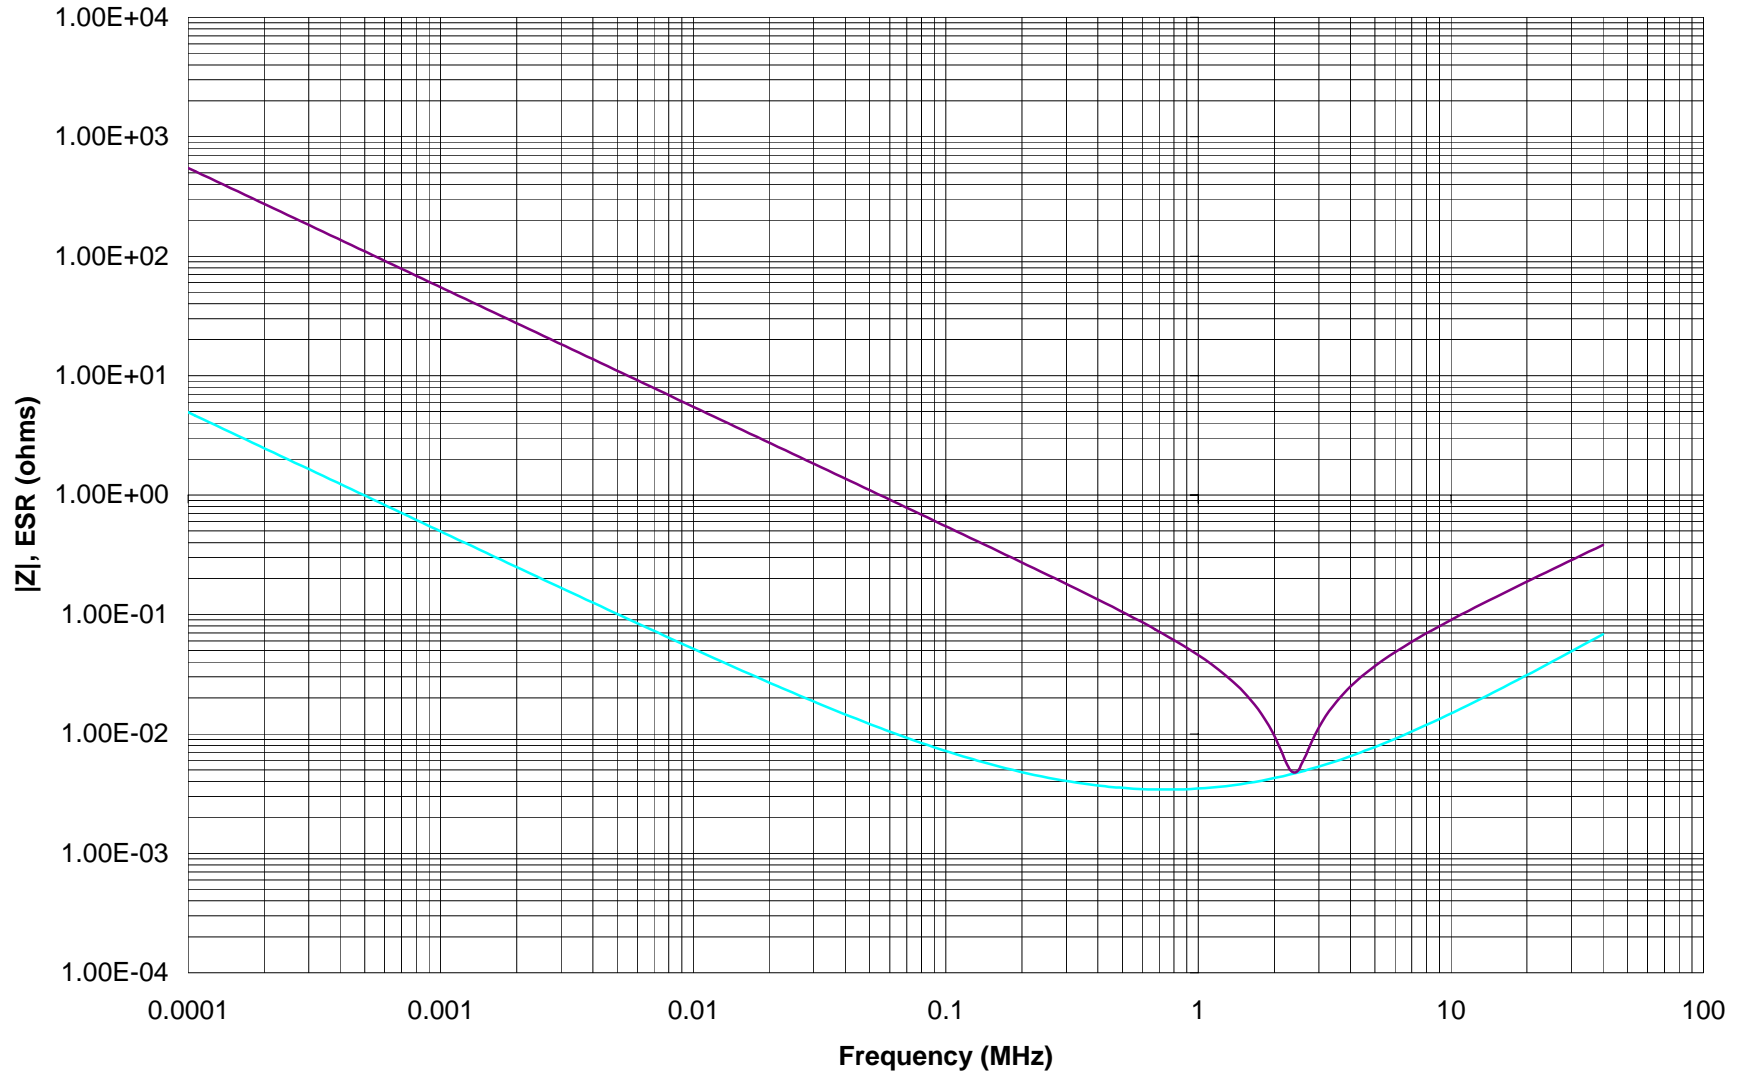

# |Z|, ESR-f Characteristics

Test Equipment: HP4194A

Test Fixture: 16044A

C4532X7R1H335K