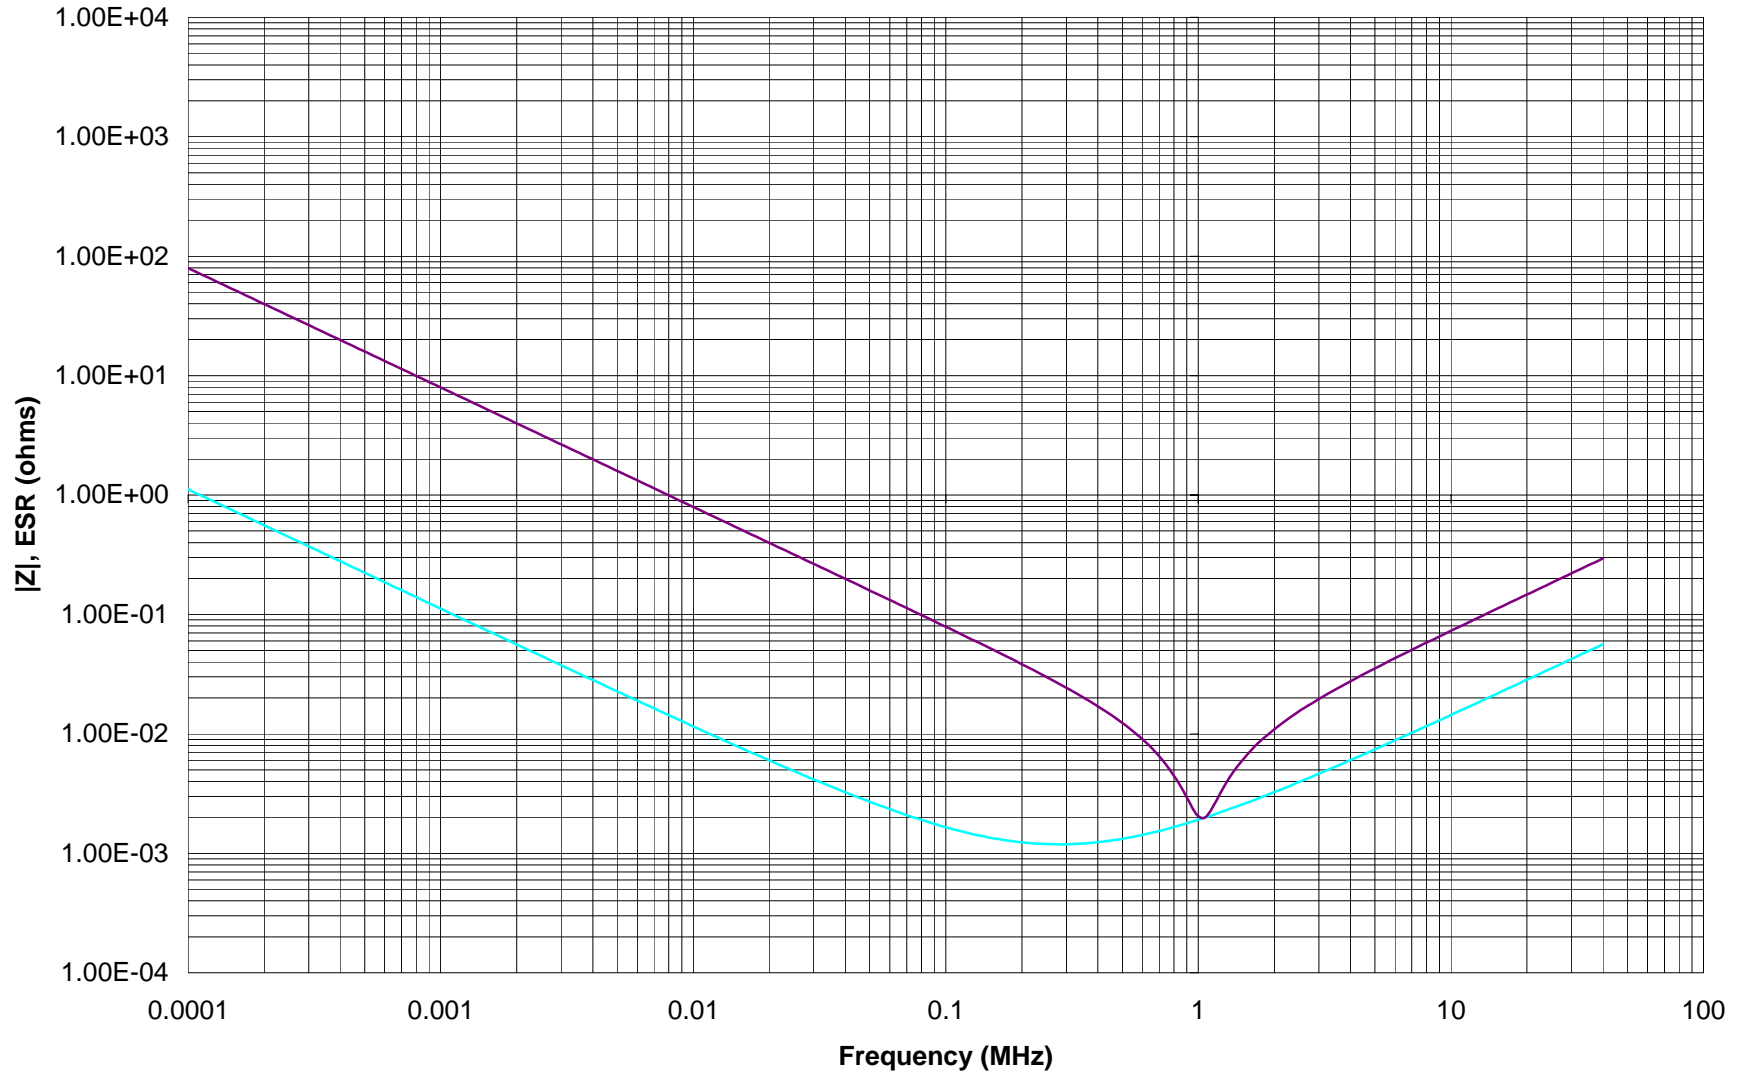

|Z|, ESR-f Characteristics

Test Equipment: HP4194A

Test Fixture:

C3225X5R1A226M

|Z|, ESR-f Characteristics

Test Equipment: HP4194A

Test Fixture: 16044A

C3225X5R0J226M