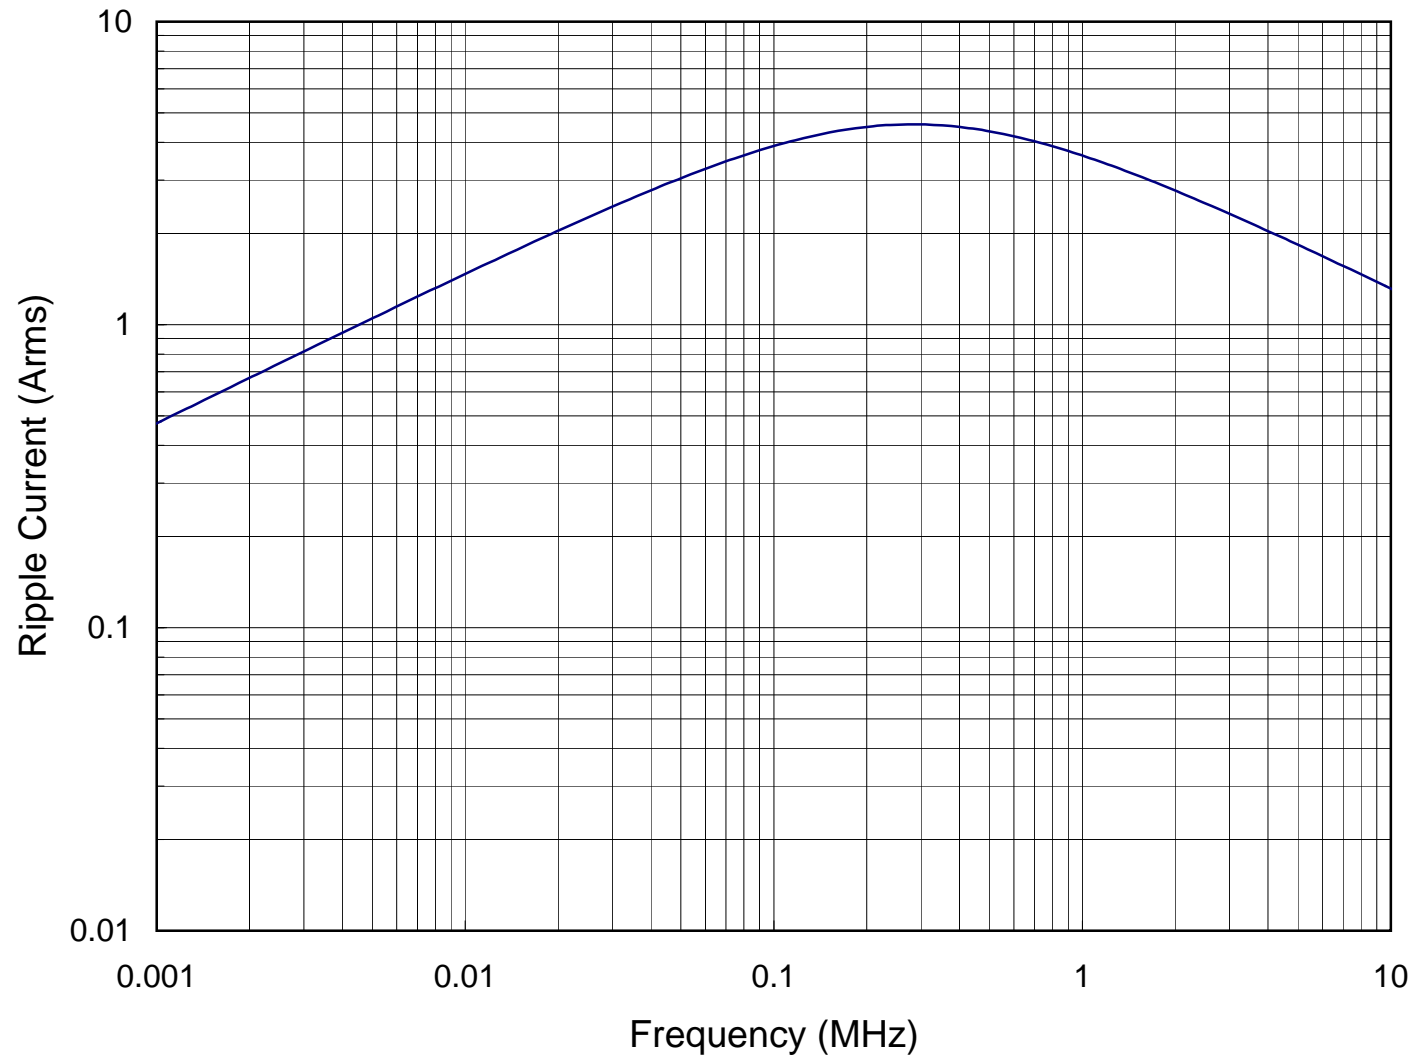

|Z|, ESR-f Characteristics

Test Equipment: HP4194A

Test Fixture:

C3225X5R1A226M

|Z|, ESR-f Characteristics

Test Equipment: HP4194A

Test Fixture: 16044A

C3225X5R0J226M