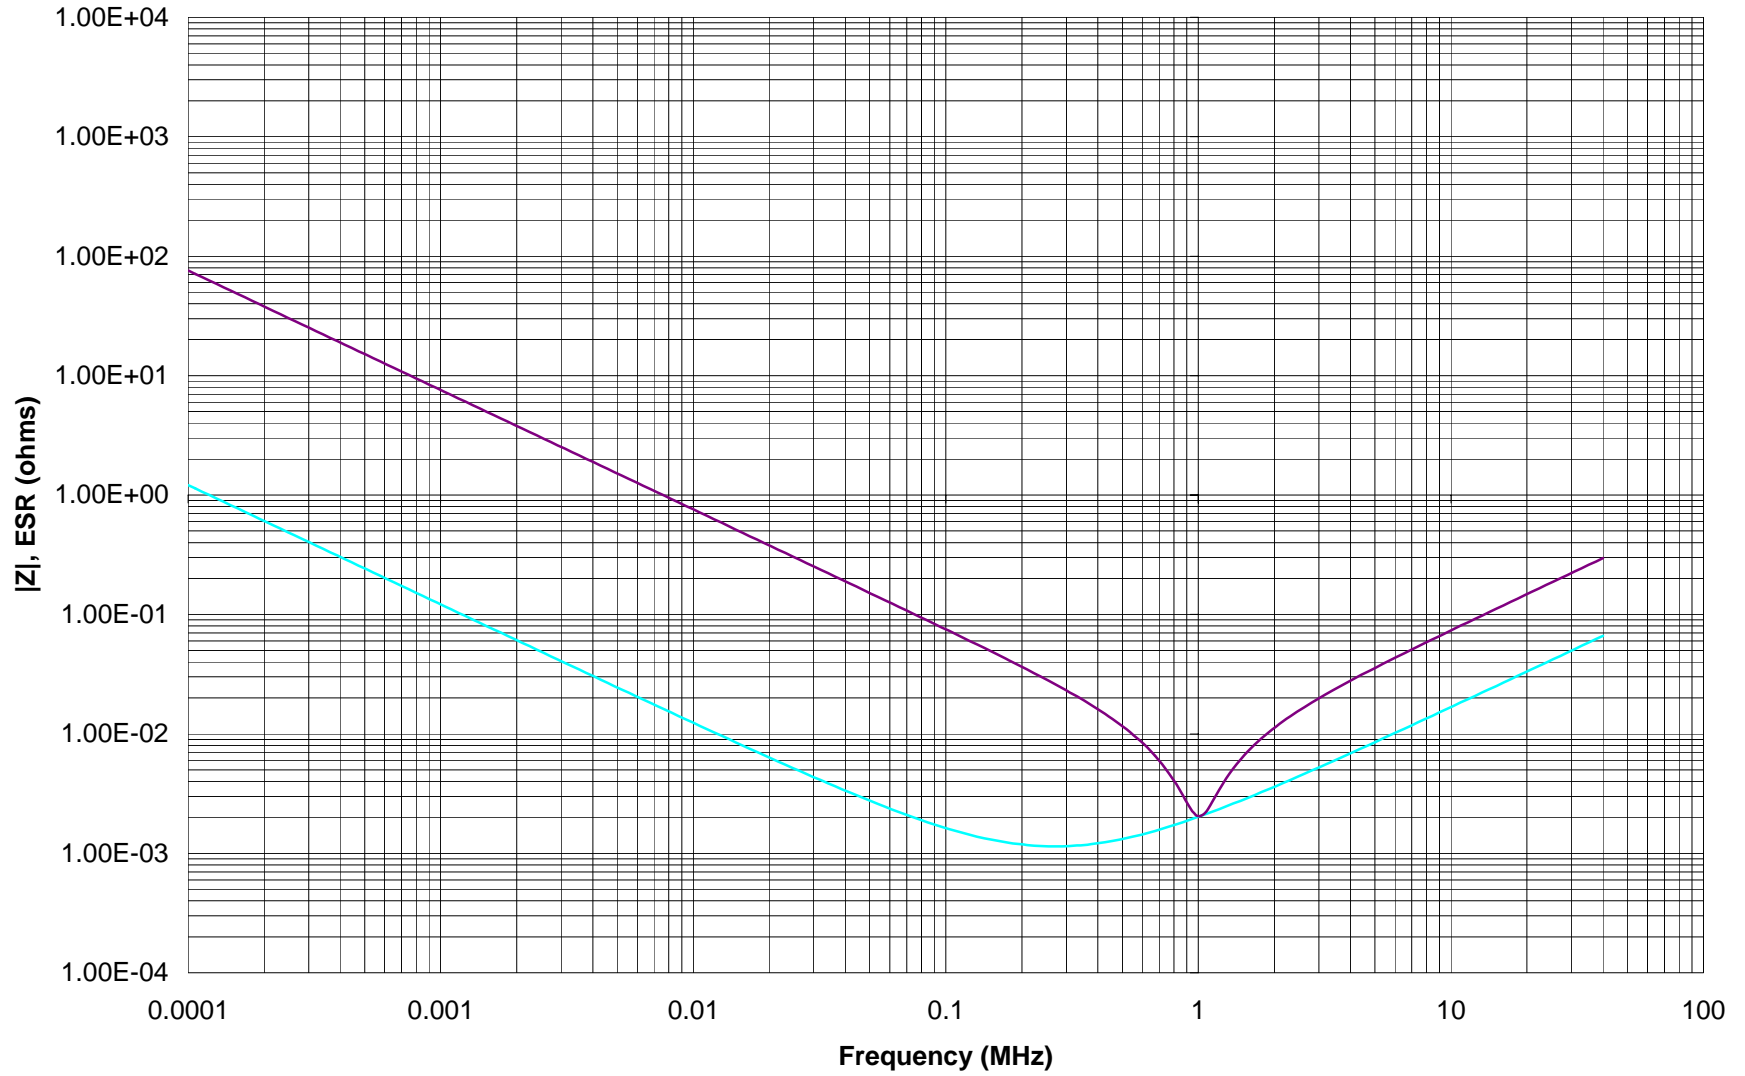

|Z|, ESR-f Characteristics

Test Equipment: HP4194A

Test Fixture:

C3225X5R1A226M

|Z|, ESR-f Characteristics

Test Equipment: HP4194A

Test Fixture: 16044A

C3225X5R0J226M