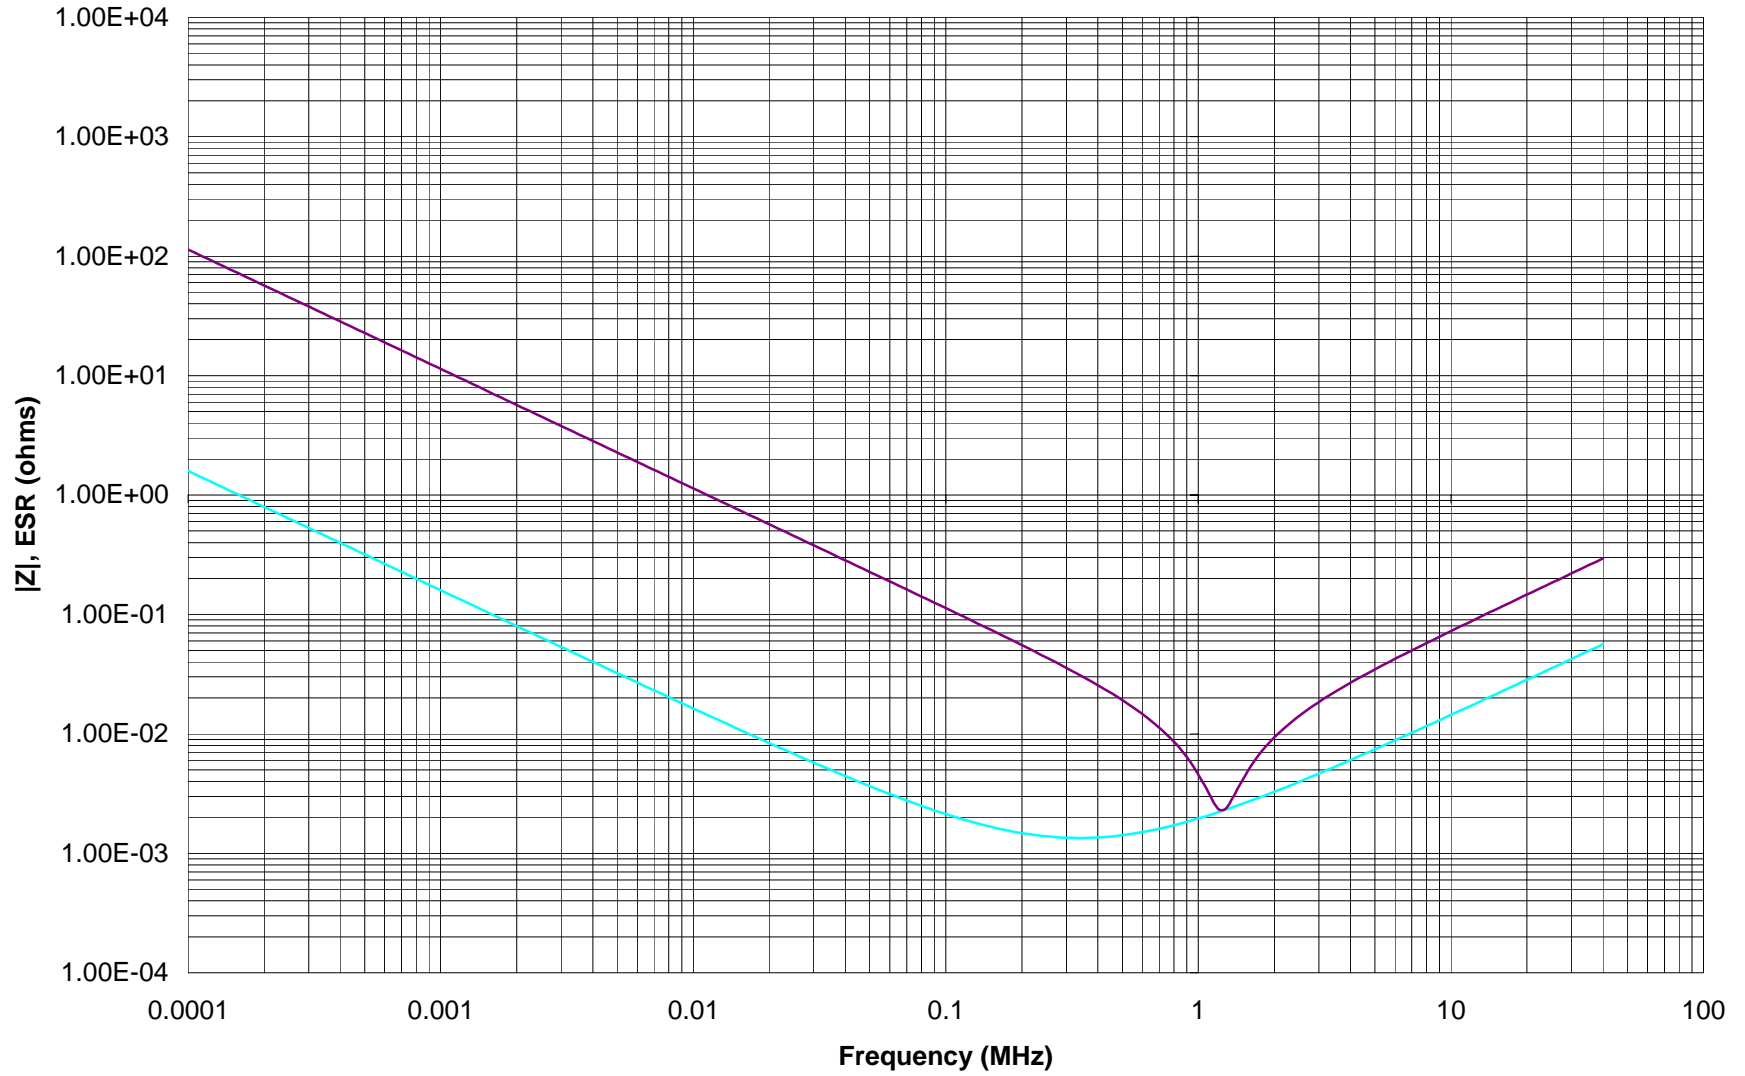

# |Z|, ESR-f Characteristics

Test Equipment: HP4194A

Test Fixture:

C3225X5R1A156M