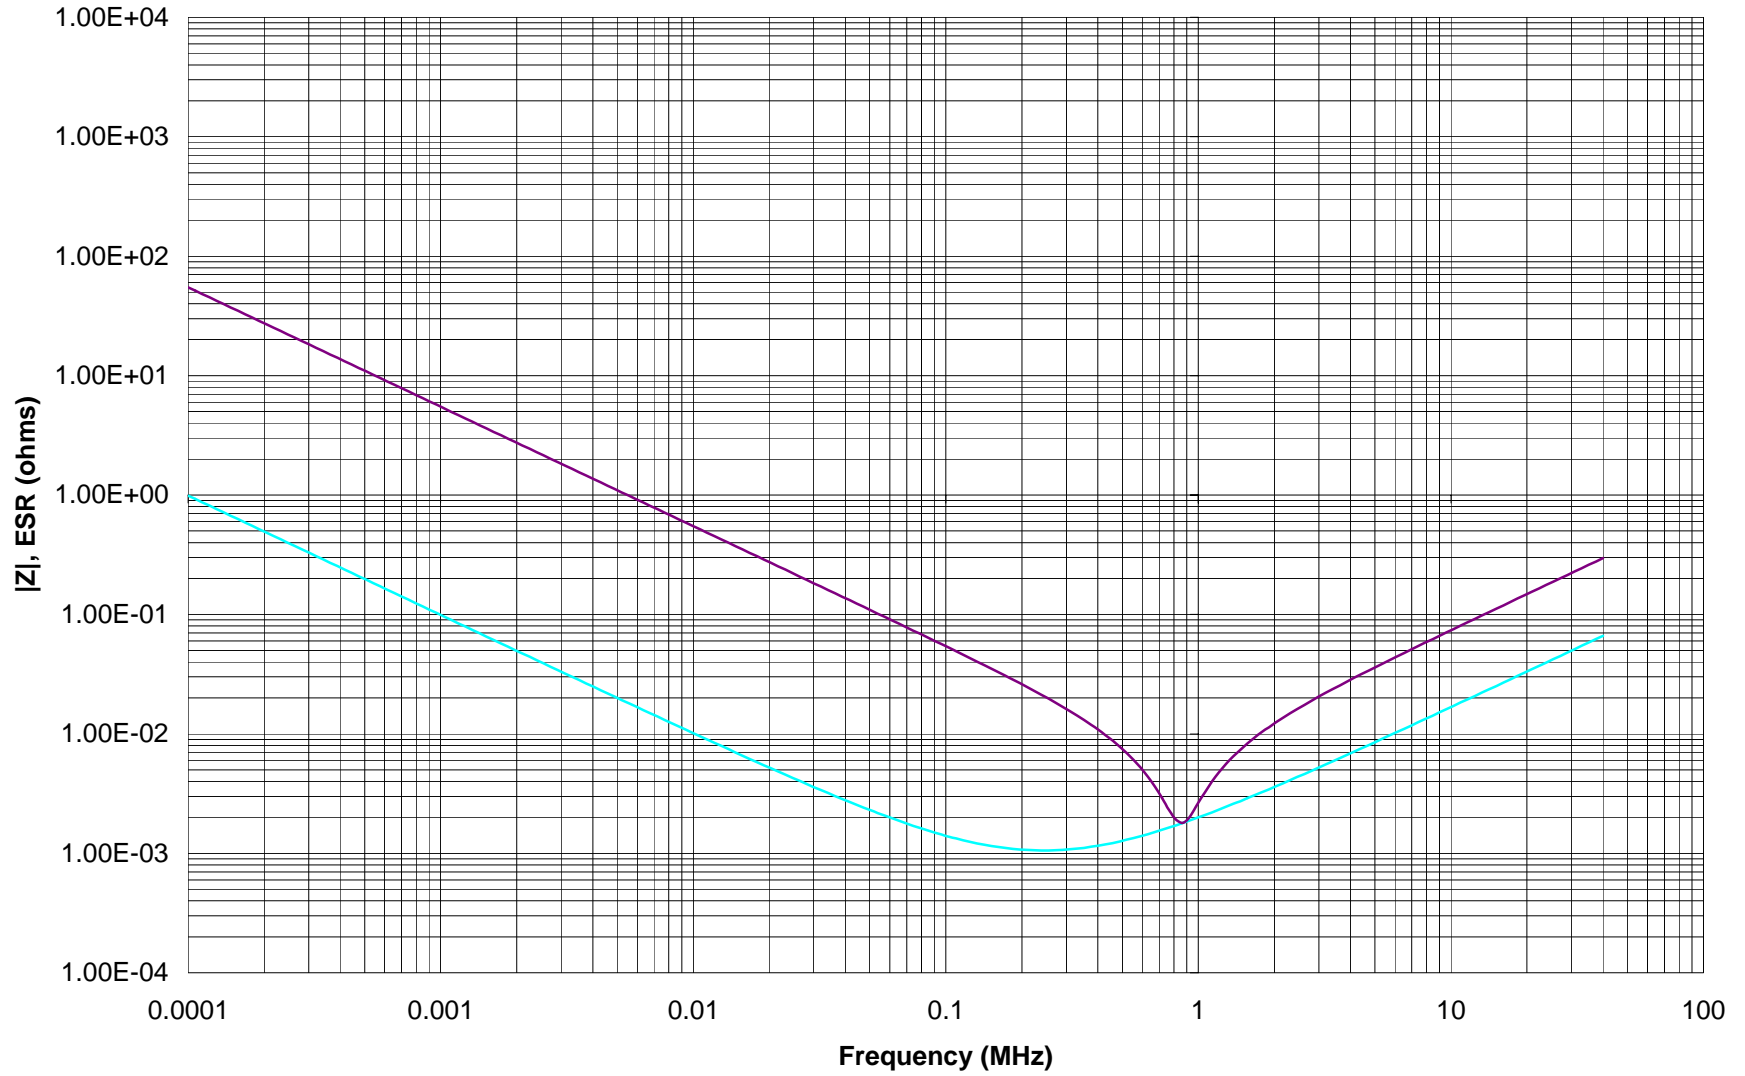

|Z|, ESR-f Characteristics

Test Equipment: HP4194A

Test Fixture: 16044A

C3225X5R0J336M