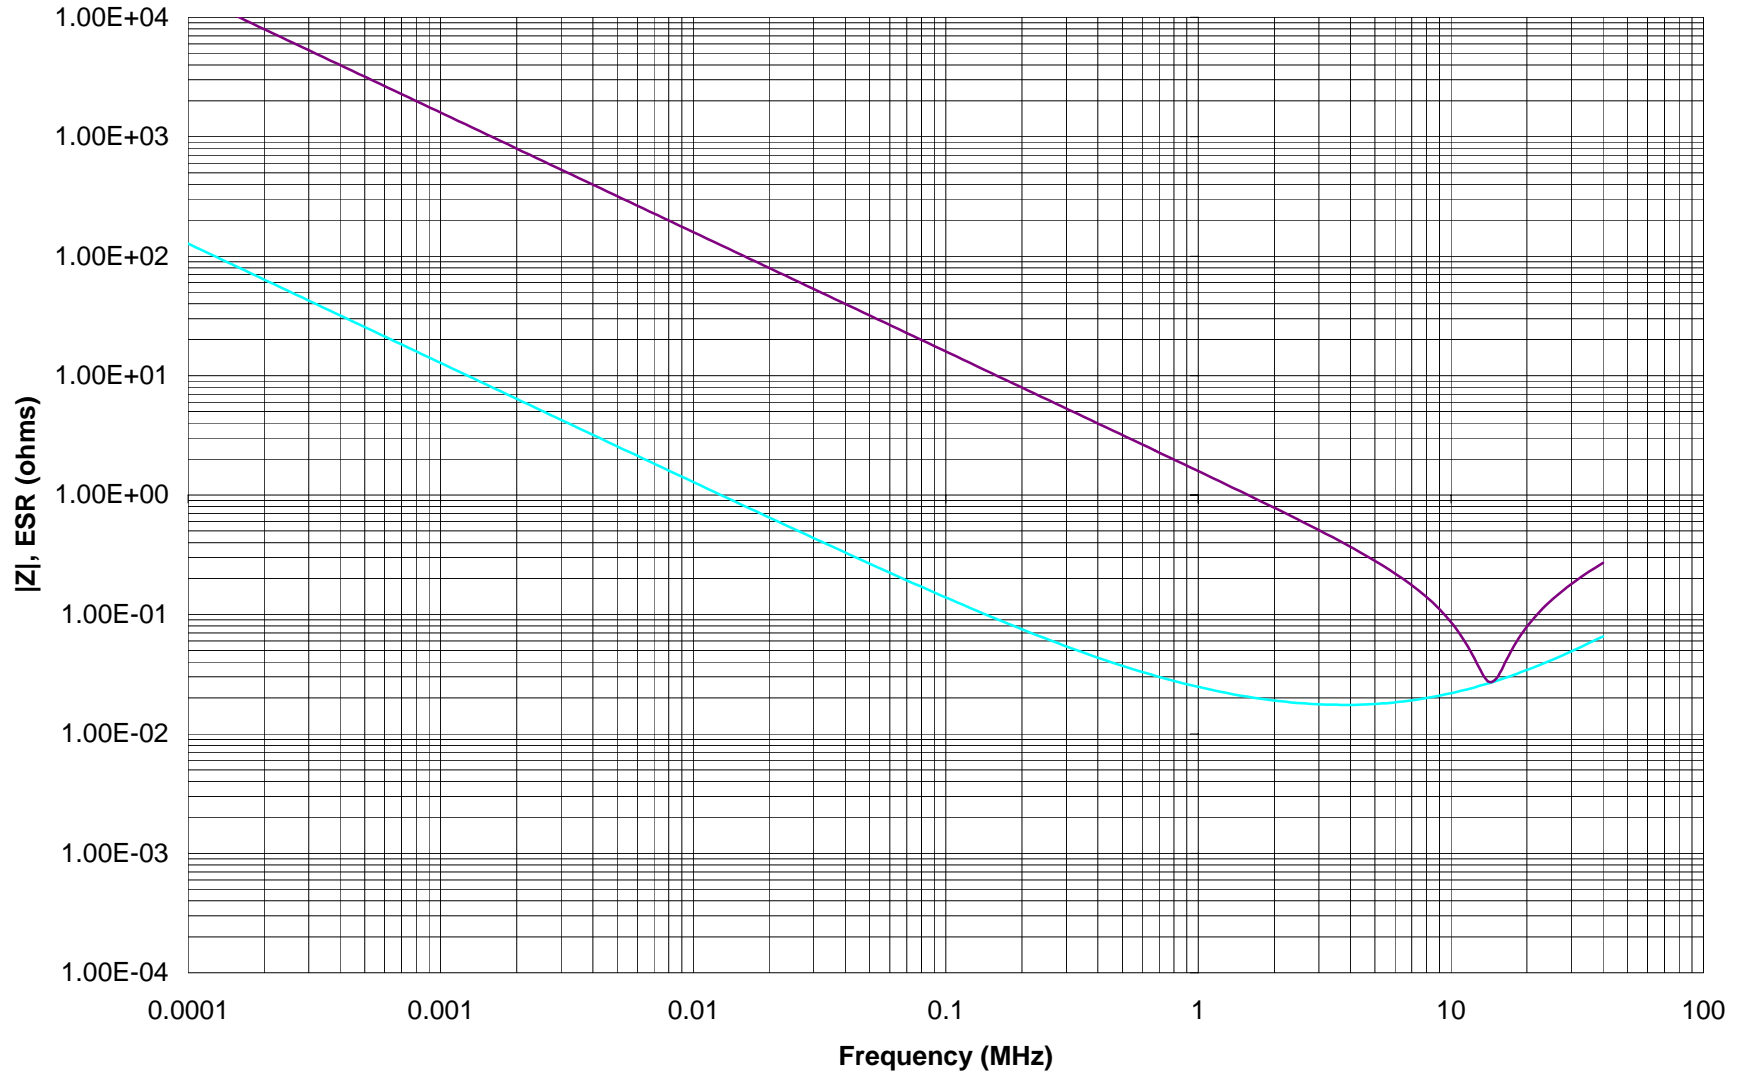

|Z|, ESR-f Characteristics

Test Equipment: HP4194A
Test Fixture: 16044A

C3216X7R2A104M