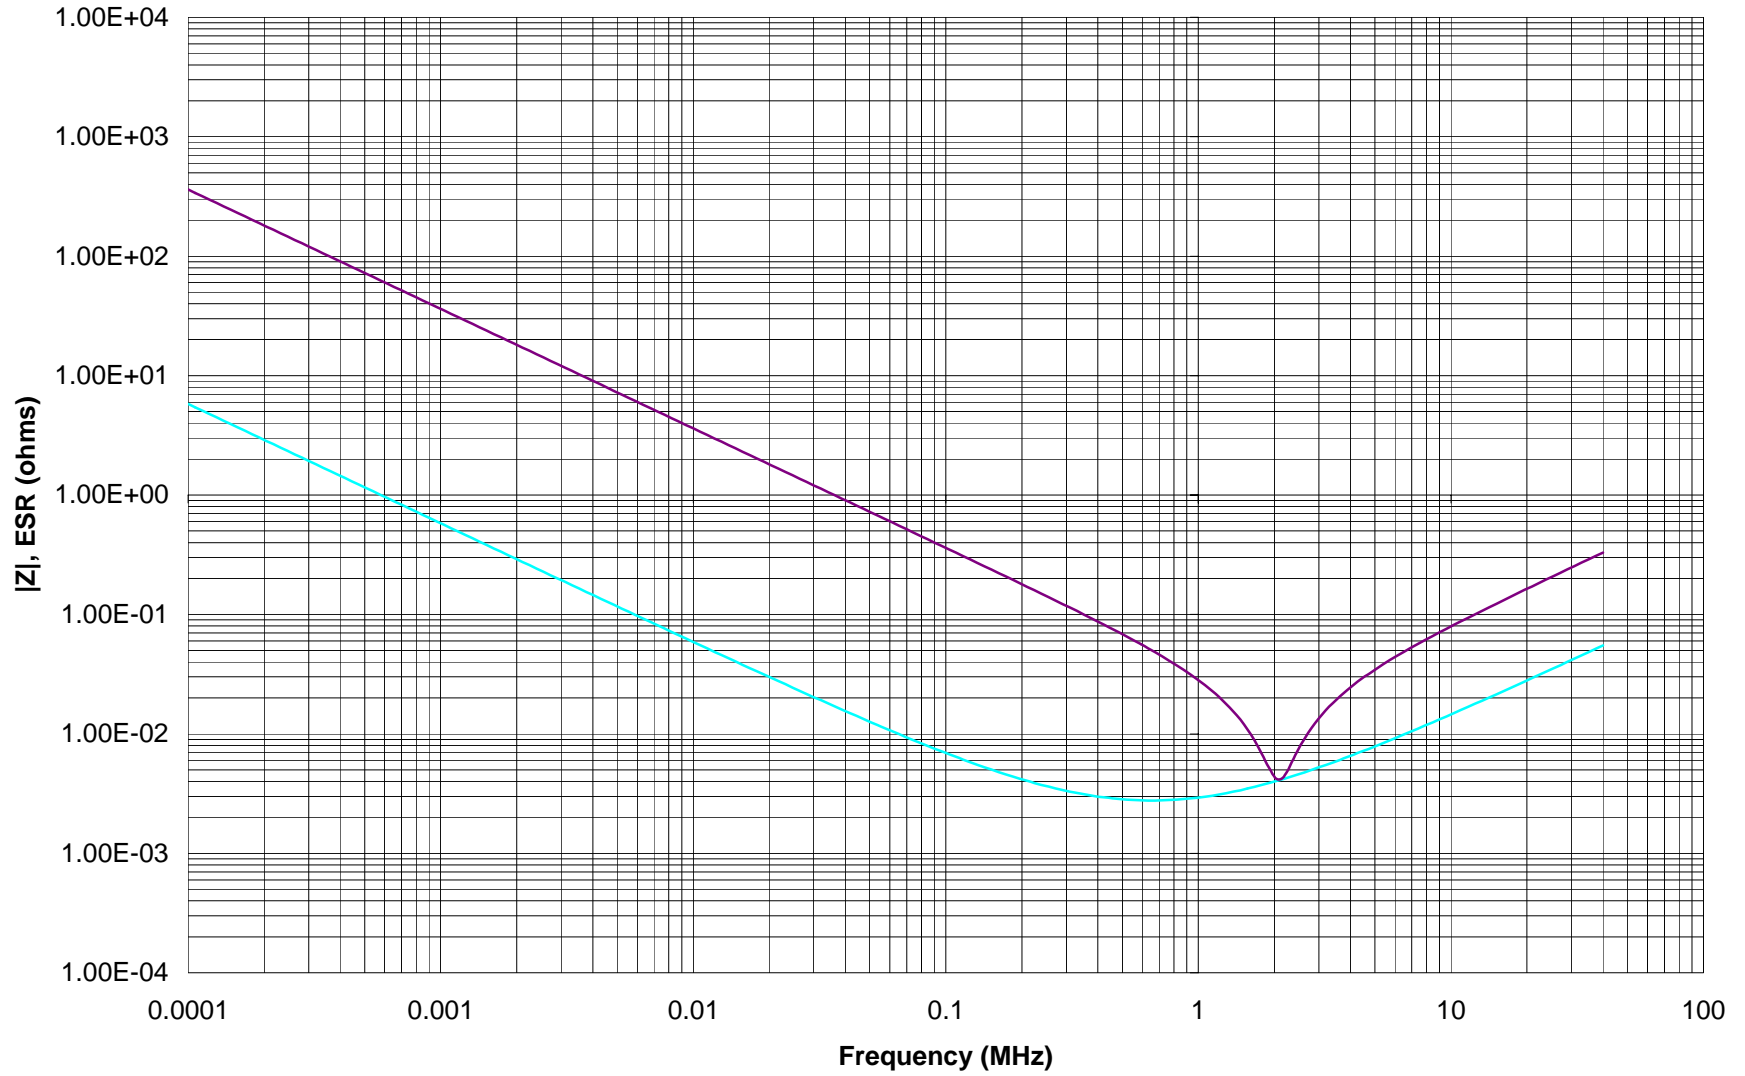

|Z|, ESR-f Characteristics

Test Equipment : HP4294A

Test Fixture : 16044A

|Z|, ESR-f Characteristics

Test Equipment: HP4194A
Test Fixture: 16044A

C3216X5R1C475K

|Z|, ESR-f Characteristics

Test Equipment: HP4194A

Test Fixture: 16044A

C3216X5R1A475K