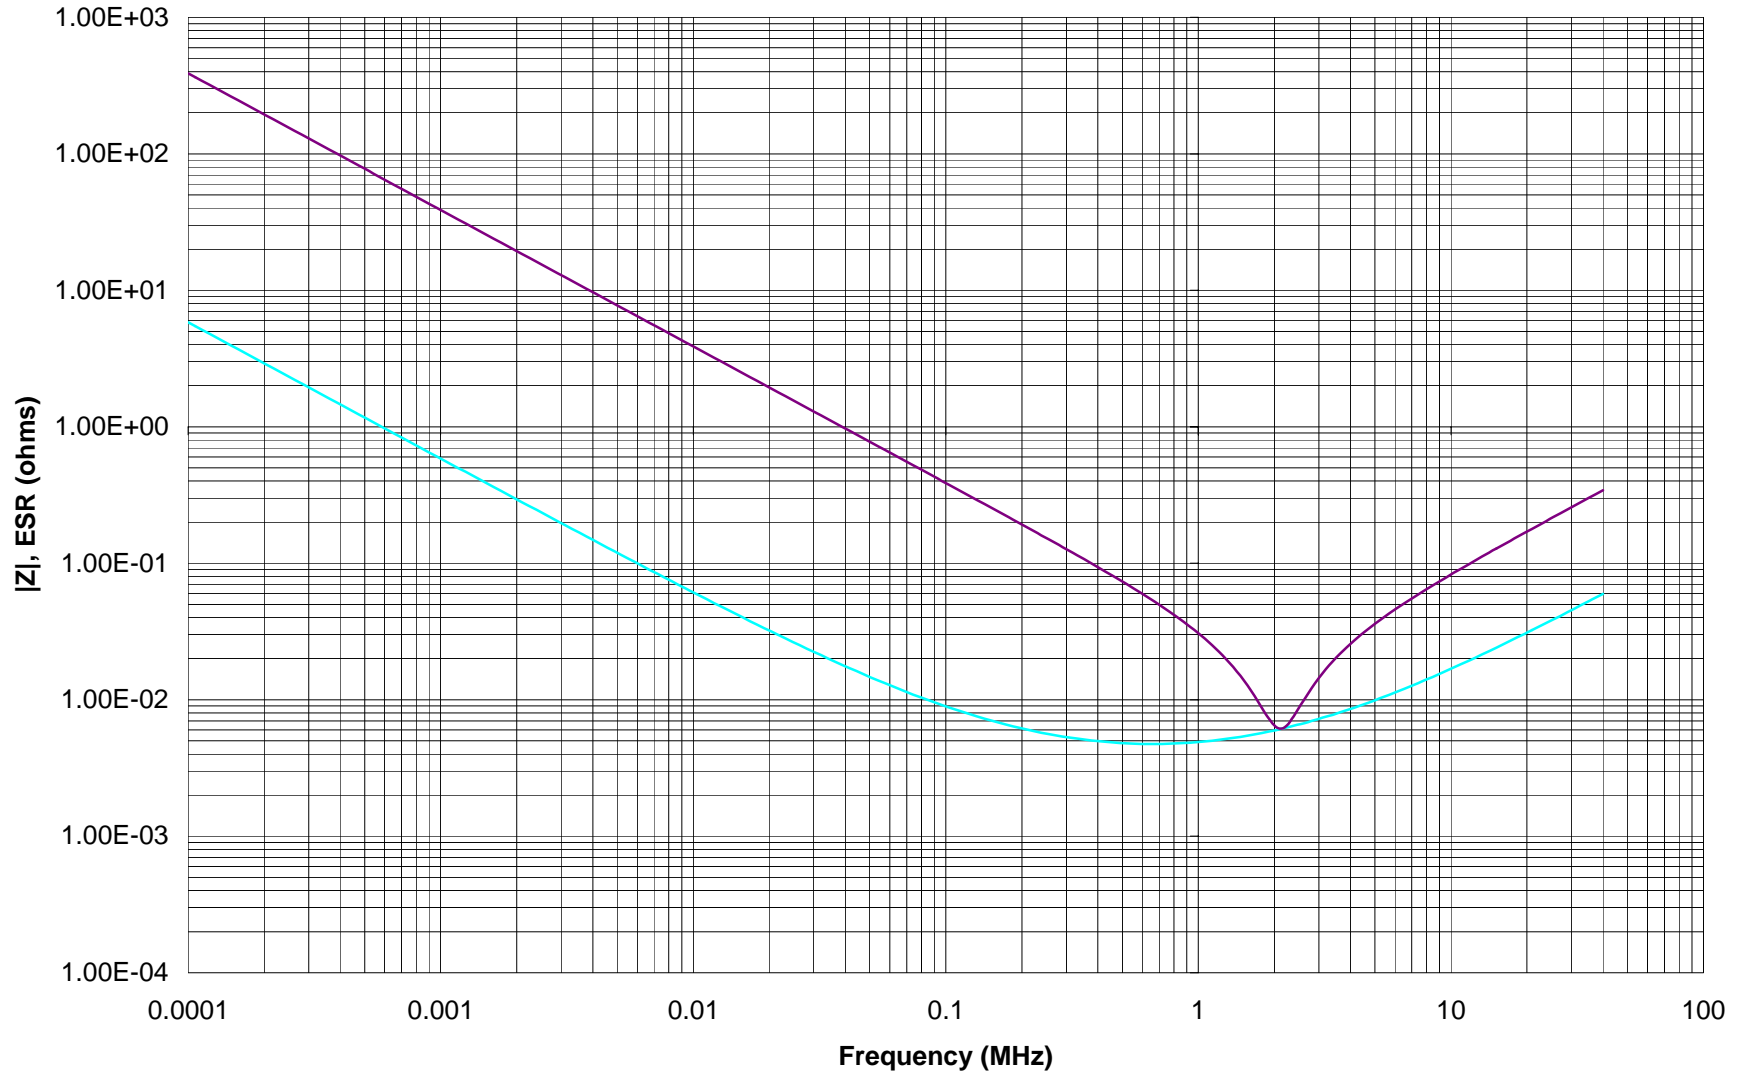

|Z|, ESR-f Characteristics

Test Equipment : HP4294A

Test Fixture : 16044A

|Z|, ESR-f Characteristics

Test Equipment: HP4194A
Test Fixture: 16044A

C3216X5R1C475K

|Z|, ESR-f Characteristics

Test Equipment: HP4194A

Test Fixture: 16044A

C3216X5R1A475K