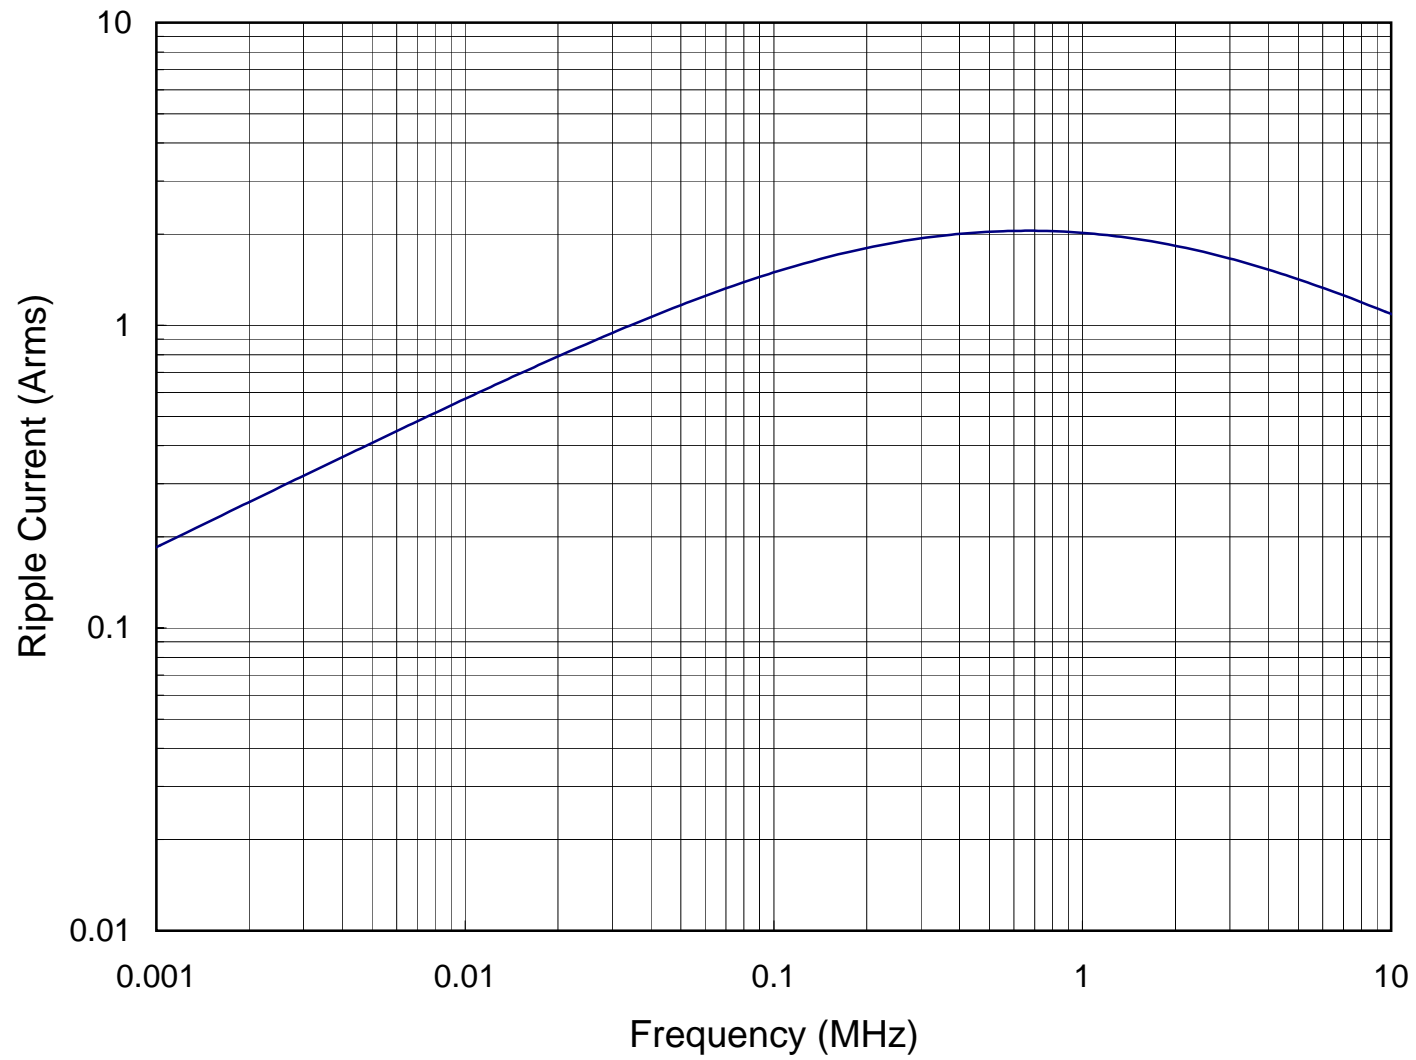

|Z|, ESR-f Characteristics

Test Equipment : HP4294A

Test Fixture : 16044A

|Z|, ESR-f Characteristics

Test Equipment: HP4194A
Test Fixture: 16044A

C3216X5R1C475K

|Z|, ESR-f Characteristics

Test Equipment: HP4194A

Test Fixture: 16044A

C3216X5R1A475K