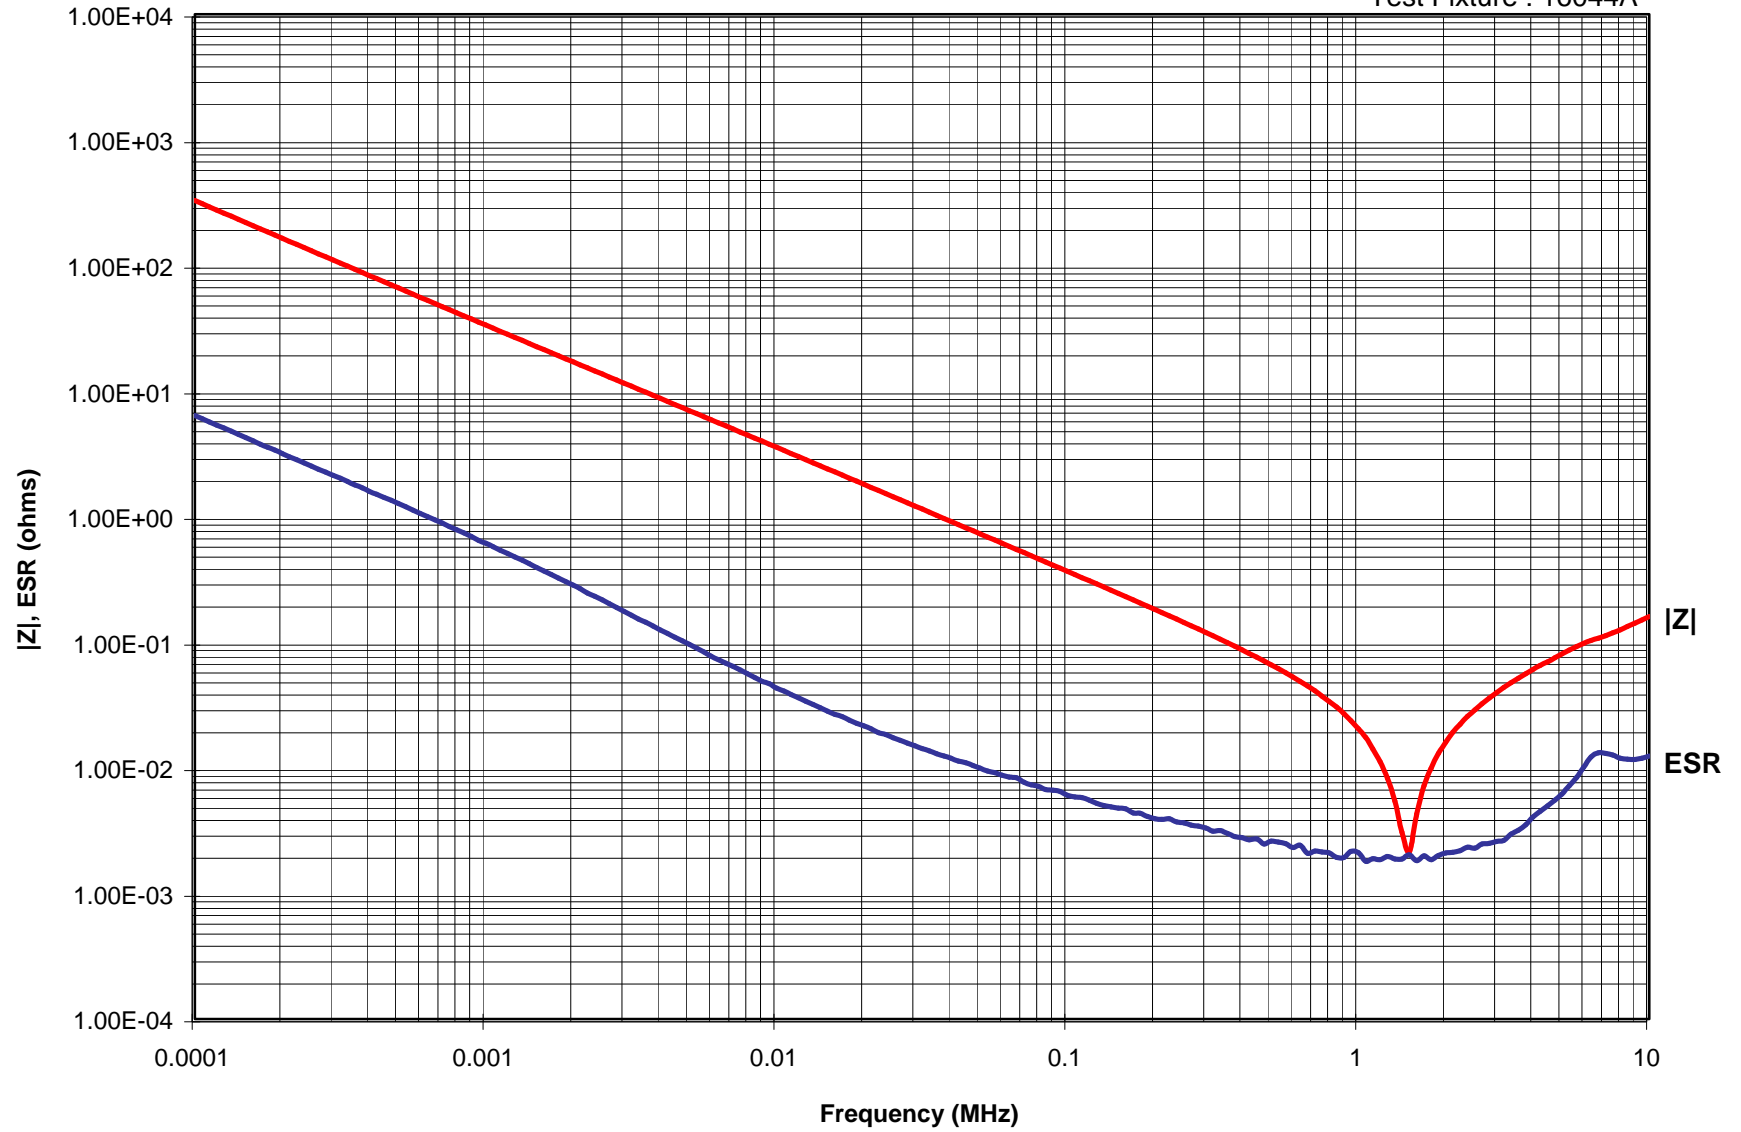

|Z|, ESR-f Characteristics

Test Equipment : HP4294A

Test Fixture : 16044A

|Z|, ESR-f Characteristics

Test Equipment: HP4194A
Test Fixture: 16044A

C3216X5R1C475K

|Z|, ESR-f Characteristics

Test Equipment: HP4194A

Test Fixture: 16044A

C3216X5R1A475K