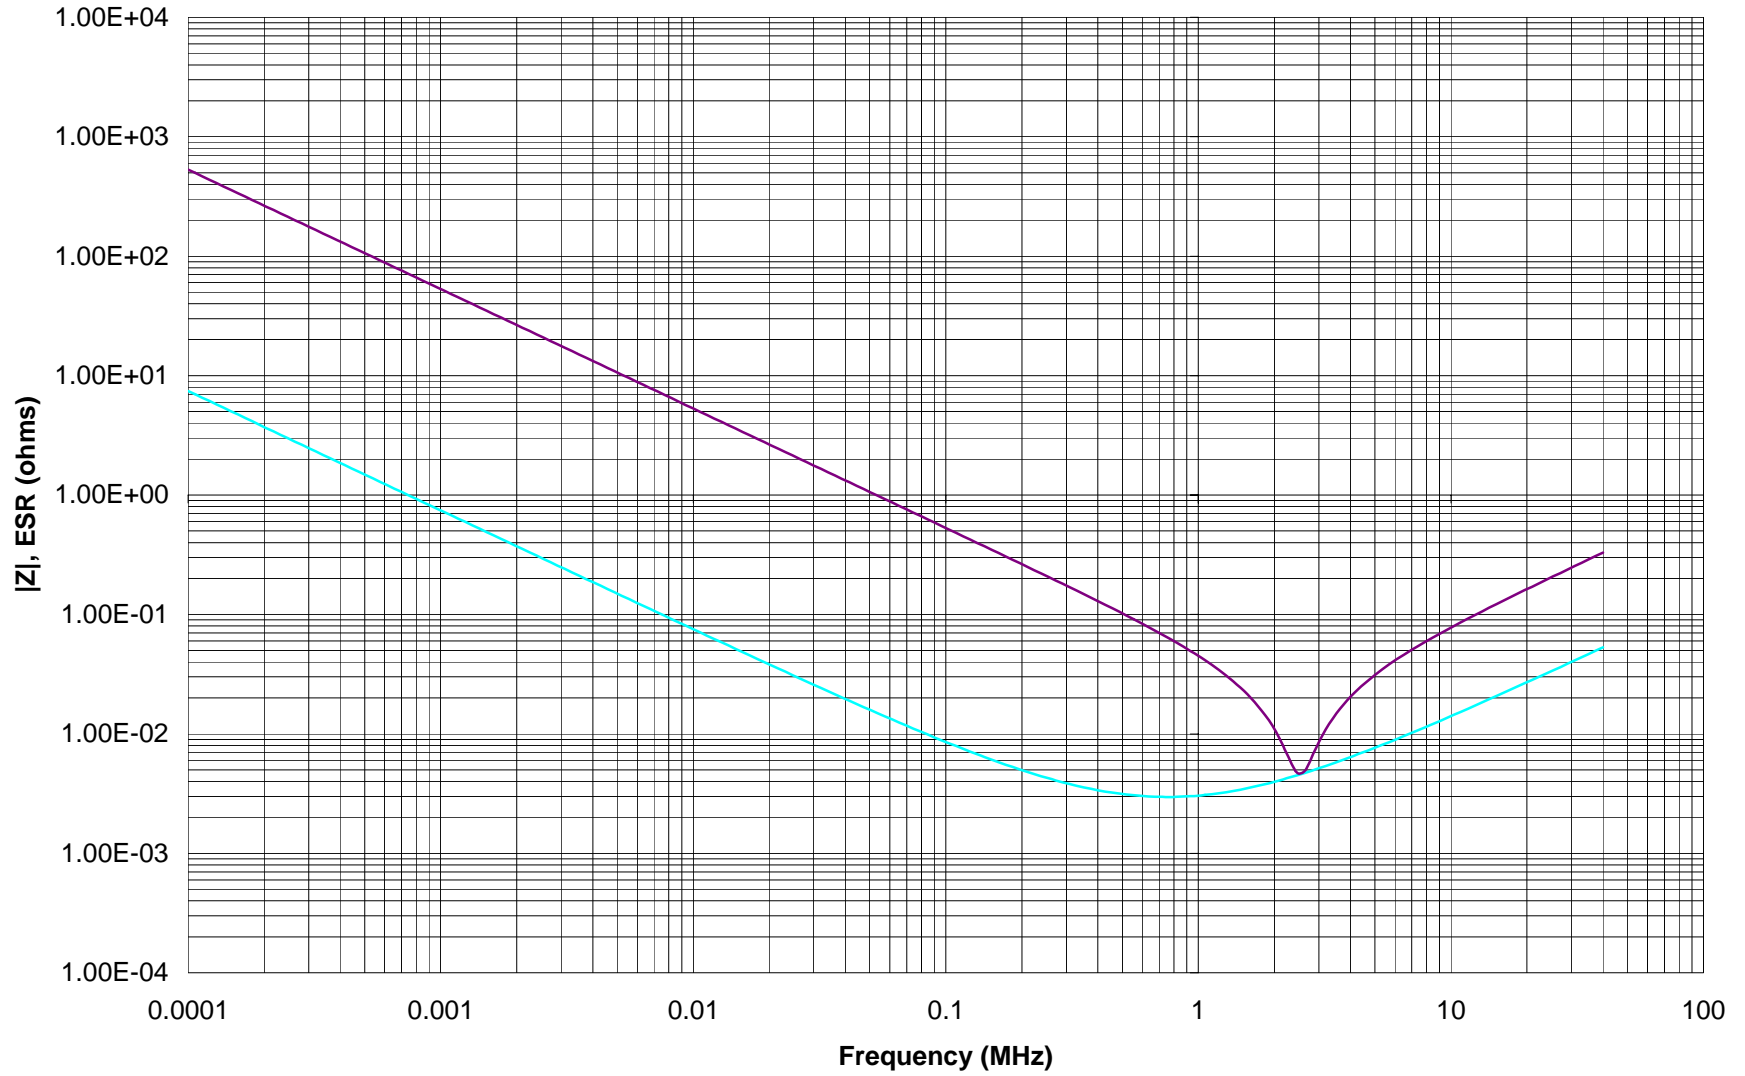

|Z|, ESR-f Characteristics

Test Equipment: HP4194A
Test Fixture: 16044A

C3216X5R1A335K