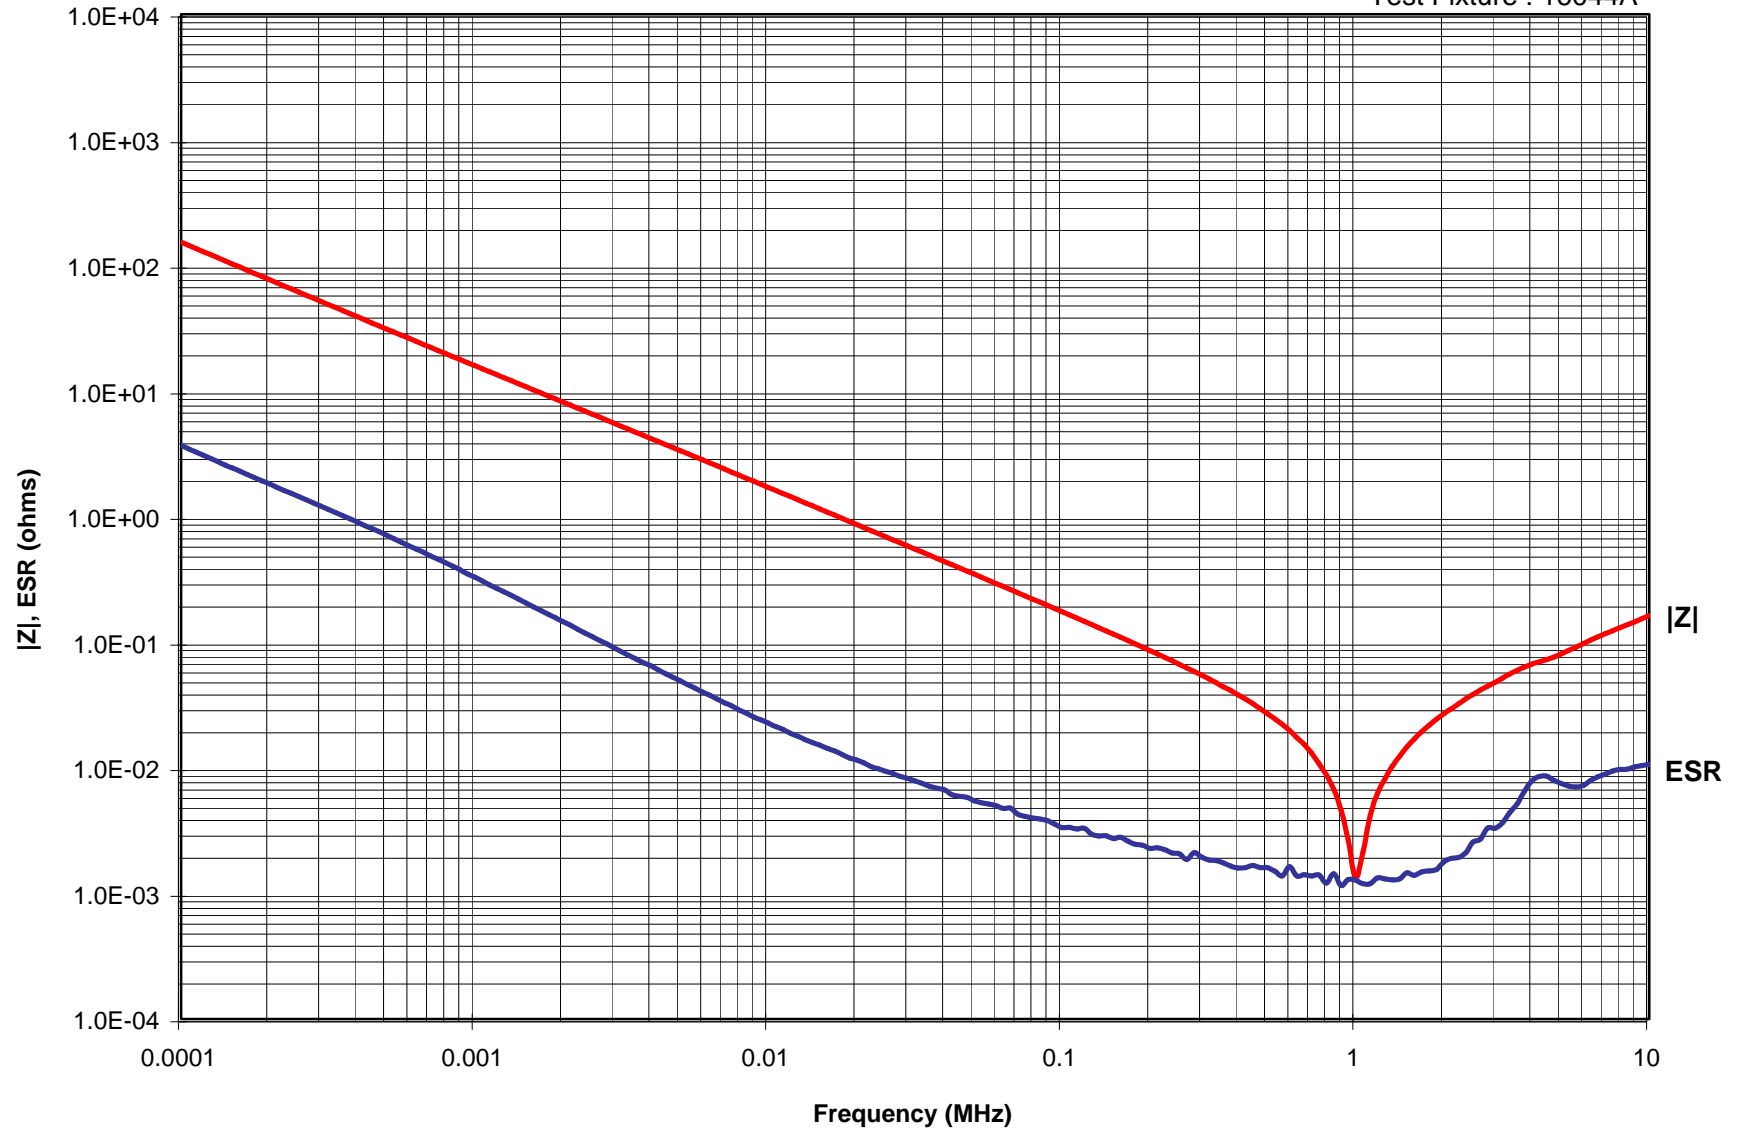

|Z|, ESR-f Characteristics

Test Equipment : HP4294A

Test Fixture : 16044A

|Z|, ESR-f Characteristics

Test Equipment: HP4194A

Test Fixture: 16044A

C3216X5R0J106M