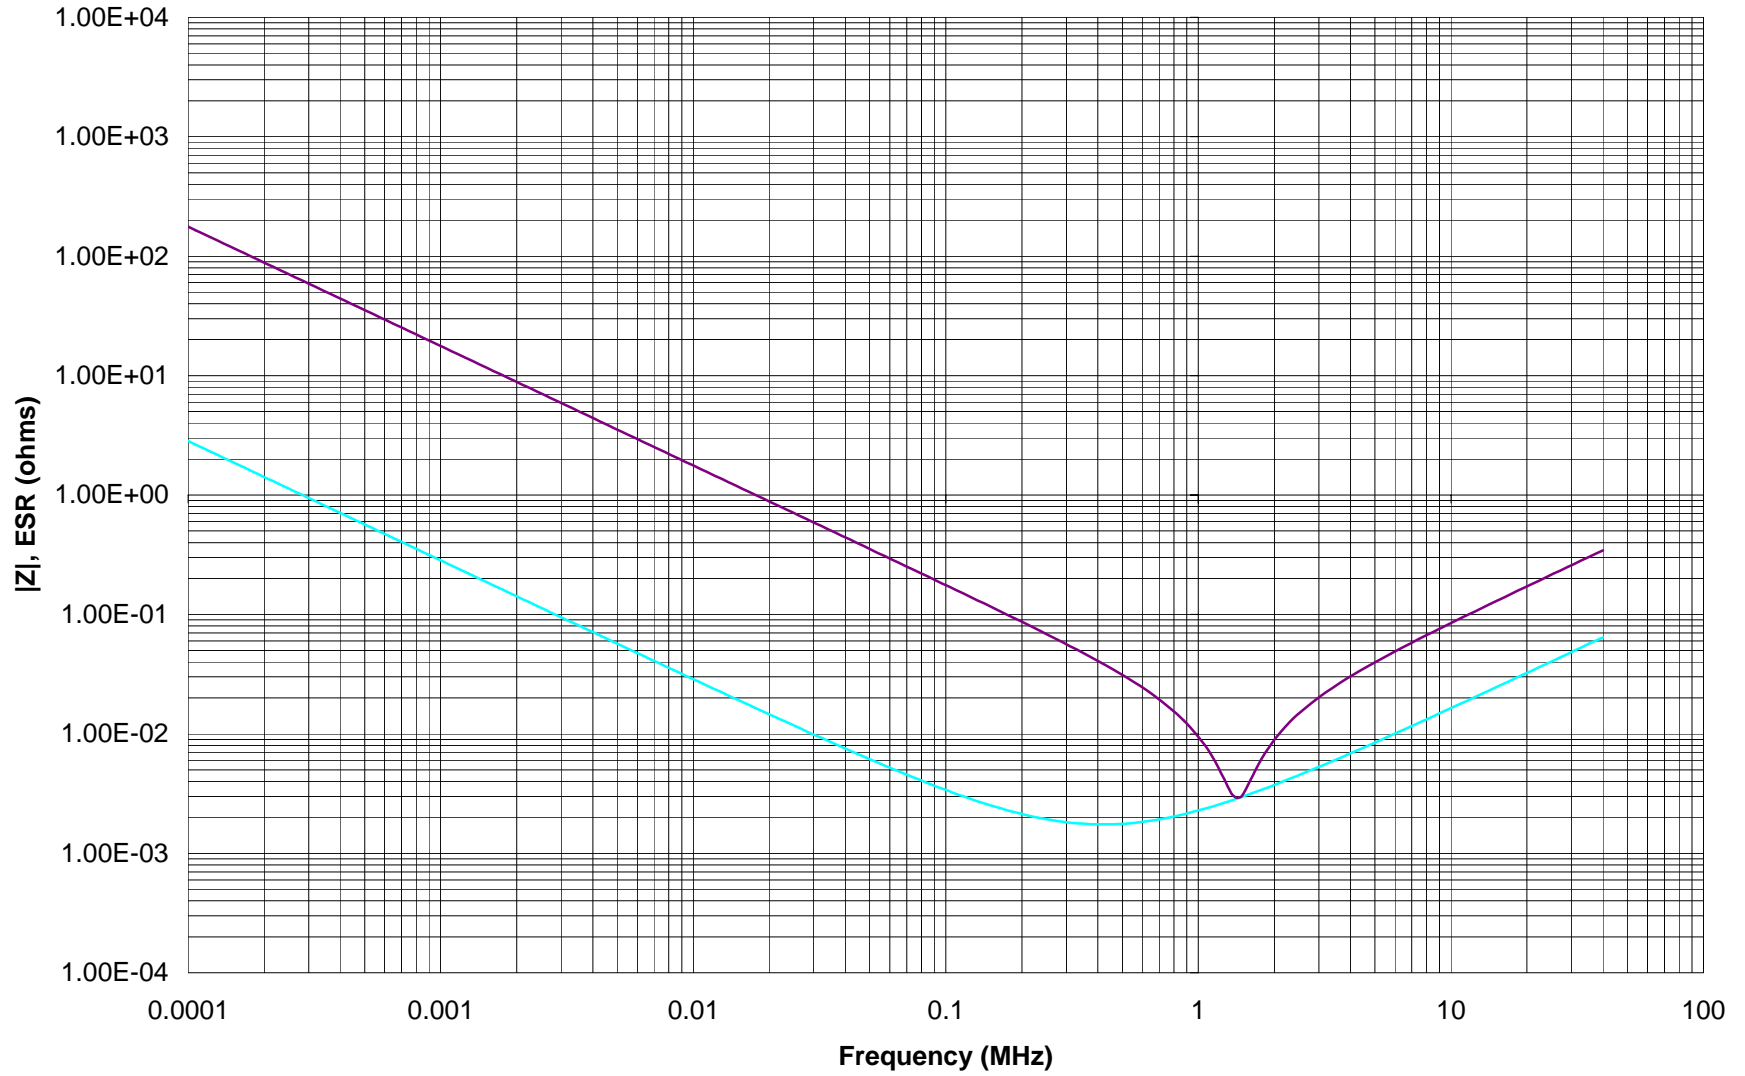

|Z|, ESR-f Characteristics

Test Equipment : HP4294A

Test Fixture : 16044A

|Z|, ESR-f Characteristics

Test Equipment: HP4194A

Test Fixture: 16044A

C3216X5R0J106M