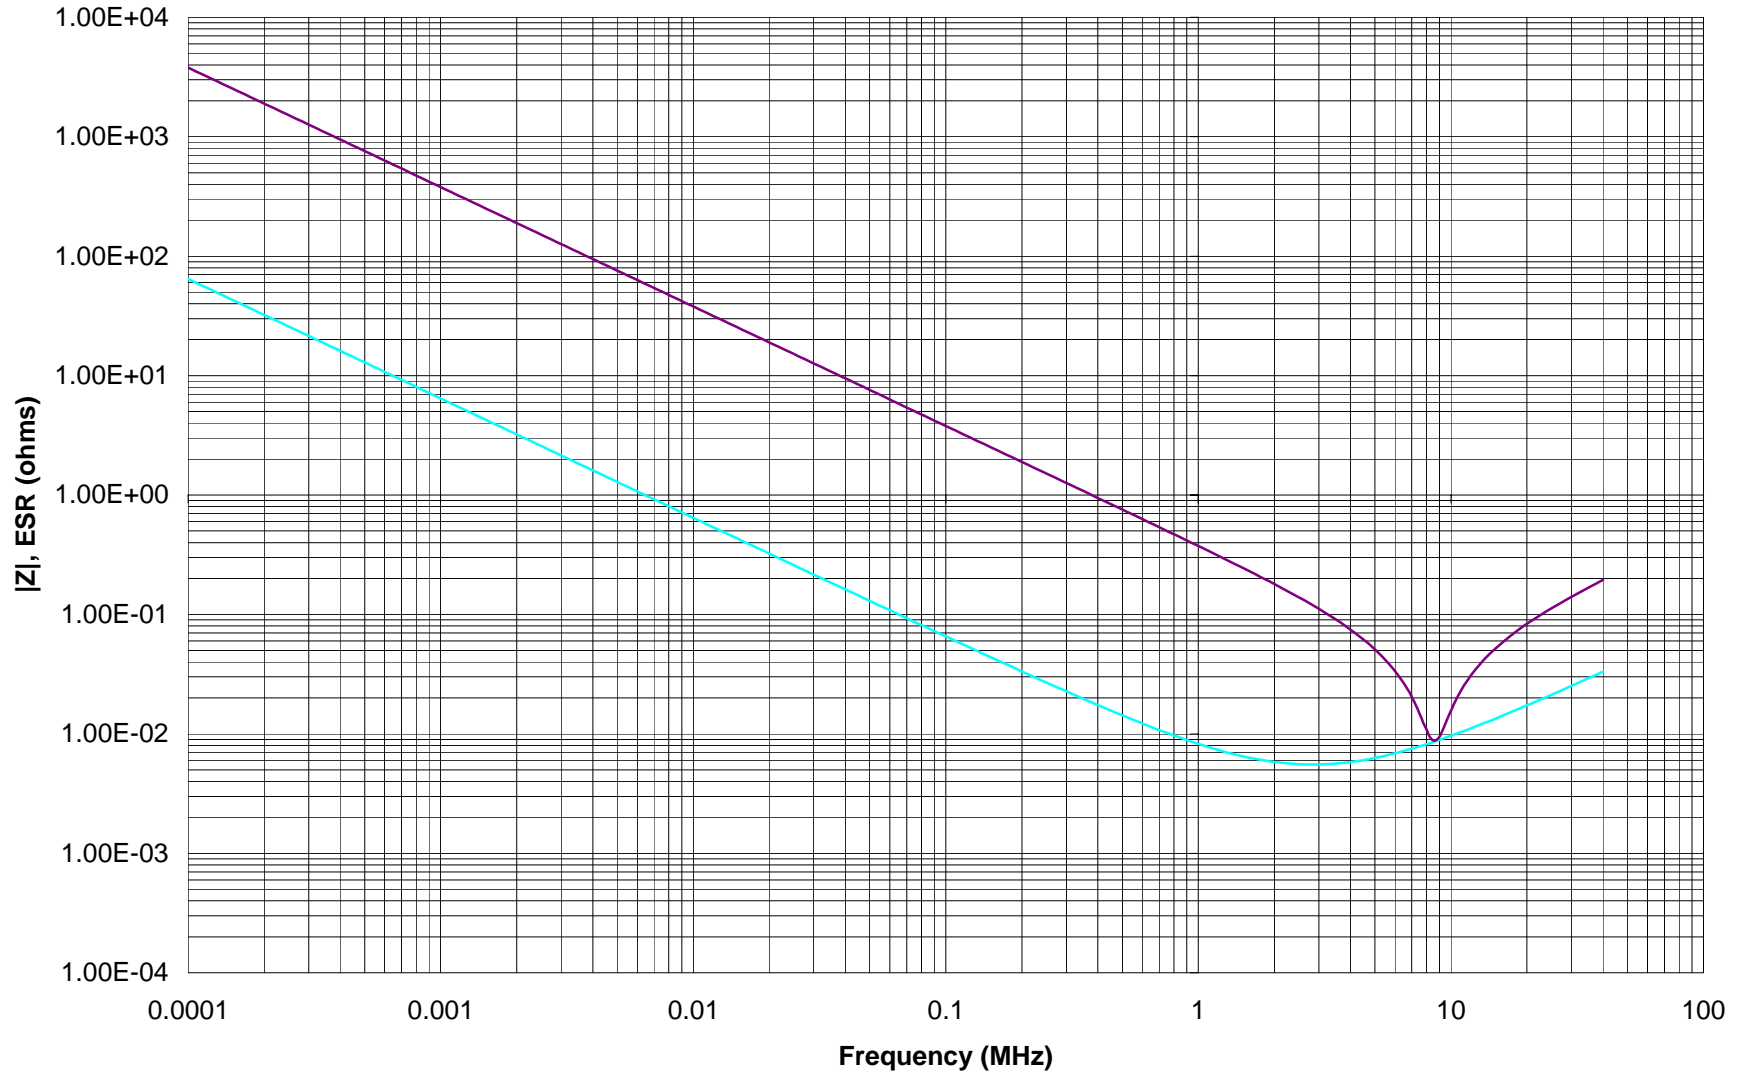

|Z|, ESR-f Characteristics

Test Equipment:
Test Fixture: 16044A

C2012X7R1E474K