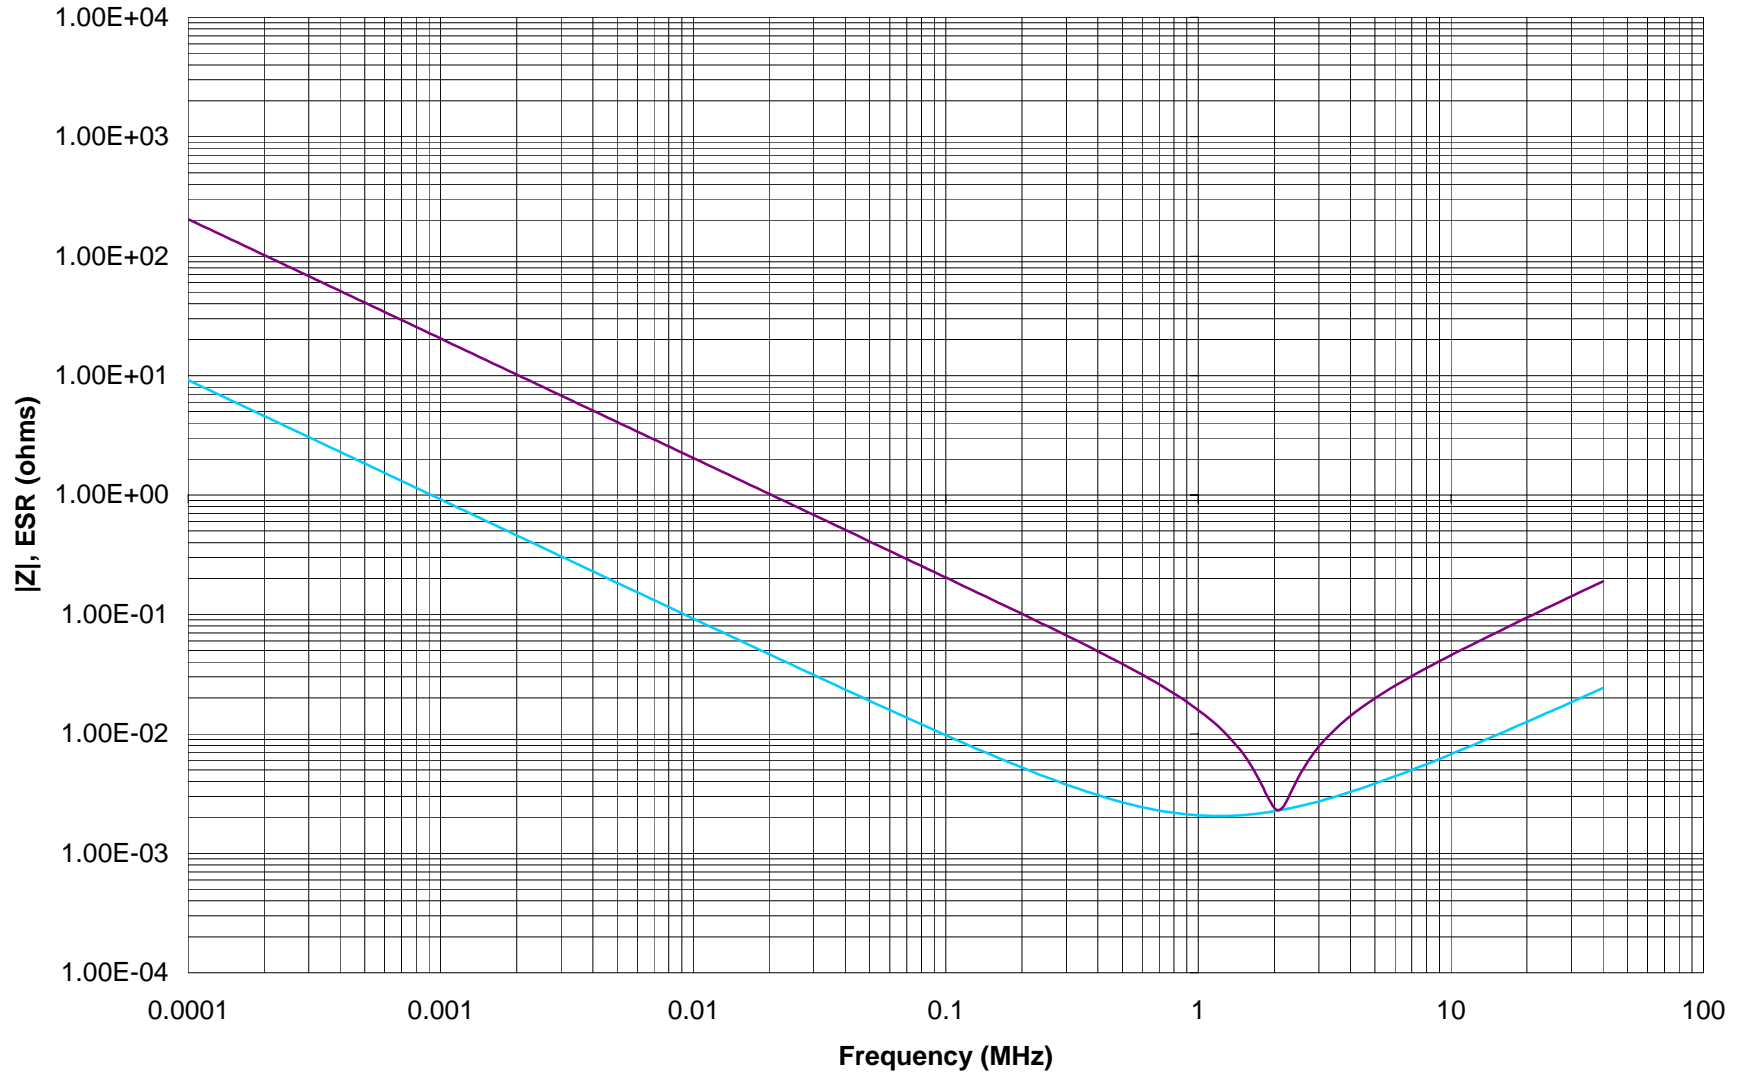

|Z|, ESR-f Characteristics

Test Equipment: HP4194A
Test Fixture: 16044A

C2012X5R0J106M