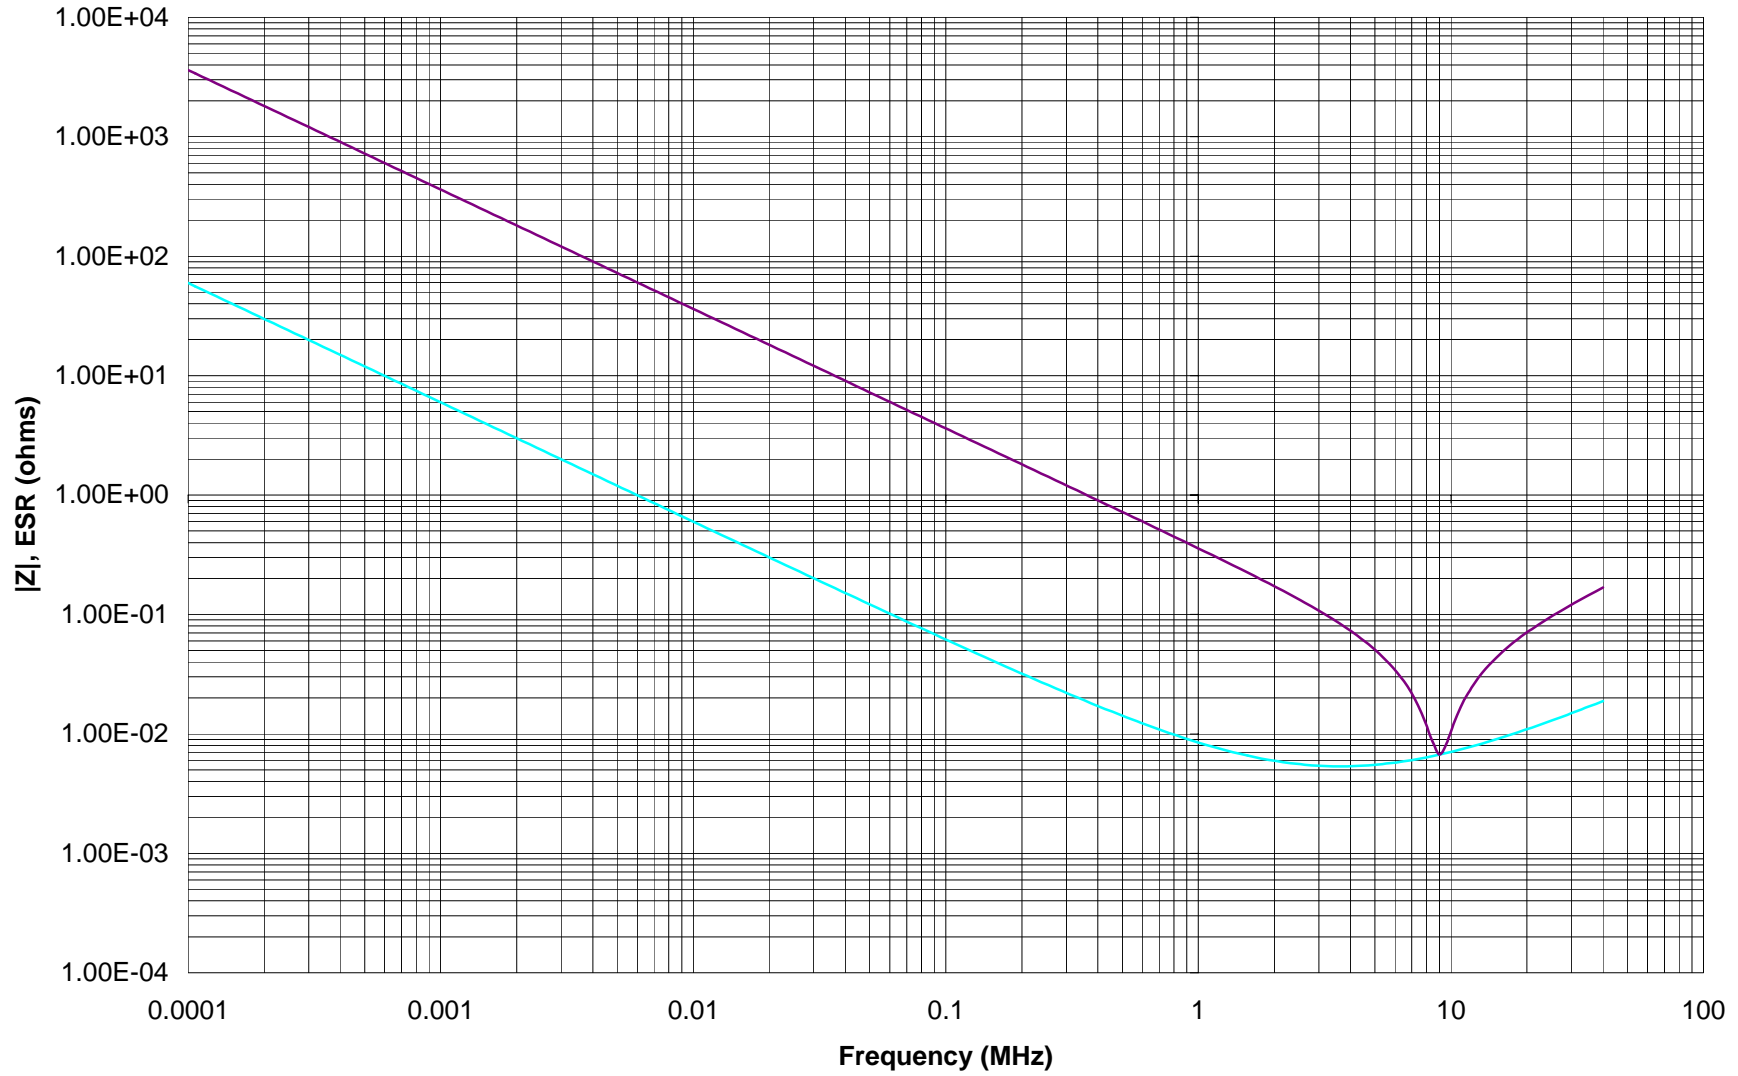

|Z|, ESR-f Characteristics

Test Equipment : HP4294A

Test Fixture : 16044A

|Z|, ESR-f Characteristics

Test Equipment: HP4194A
Test Fixture: 16044A

C1608X5R1A474K