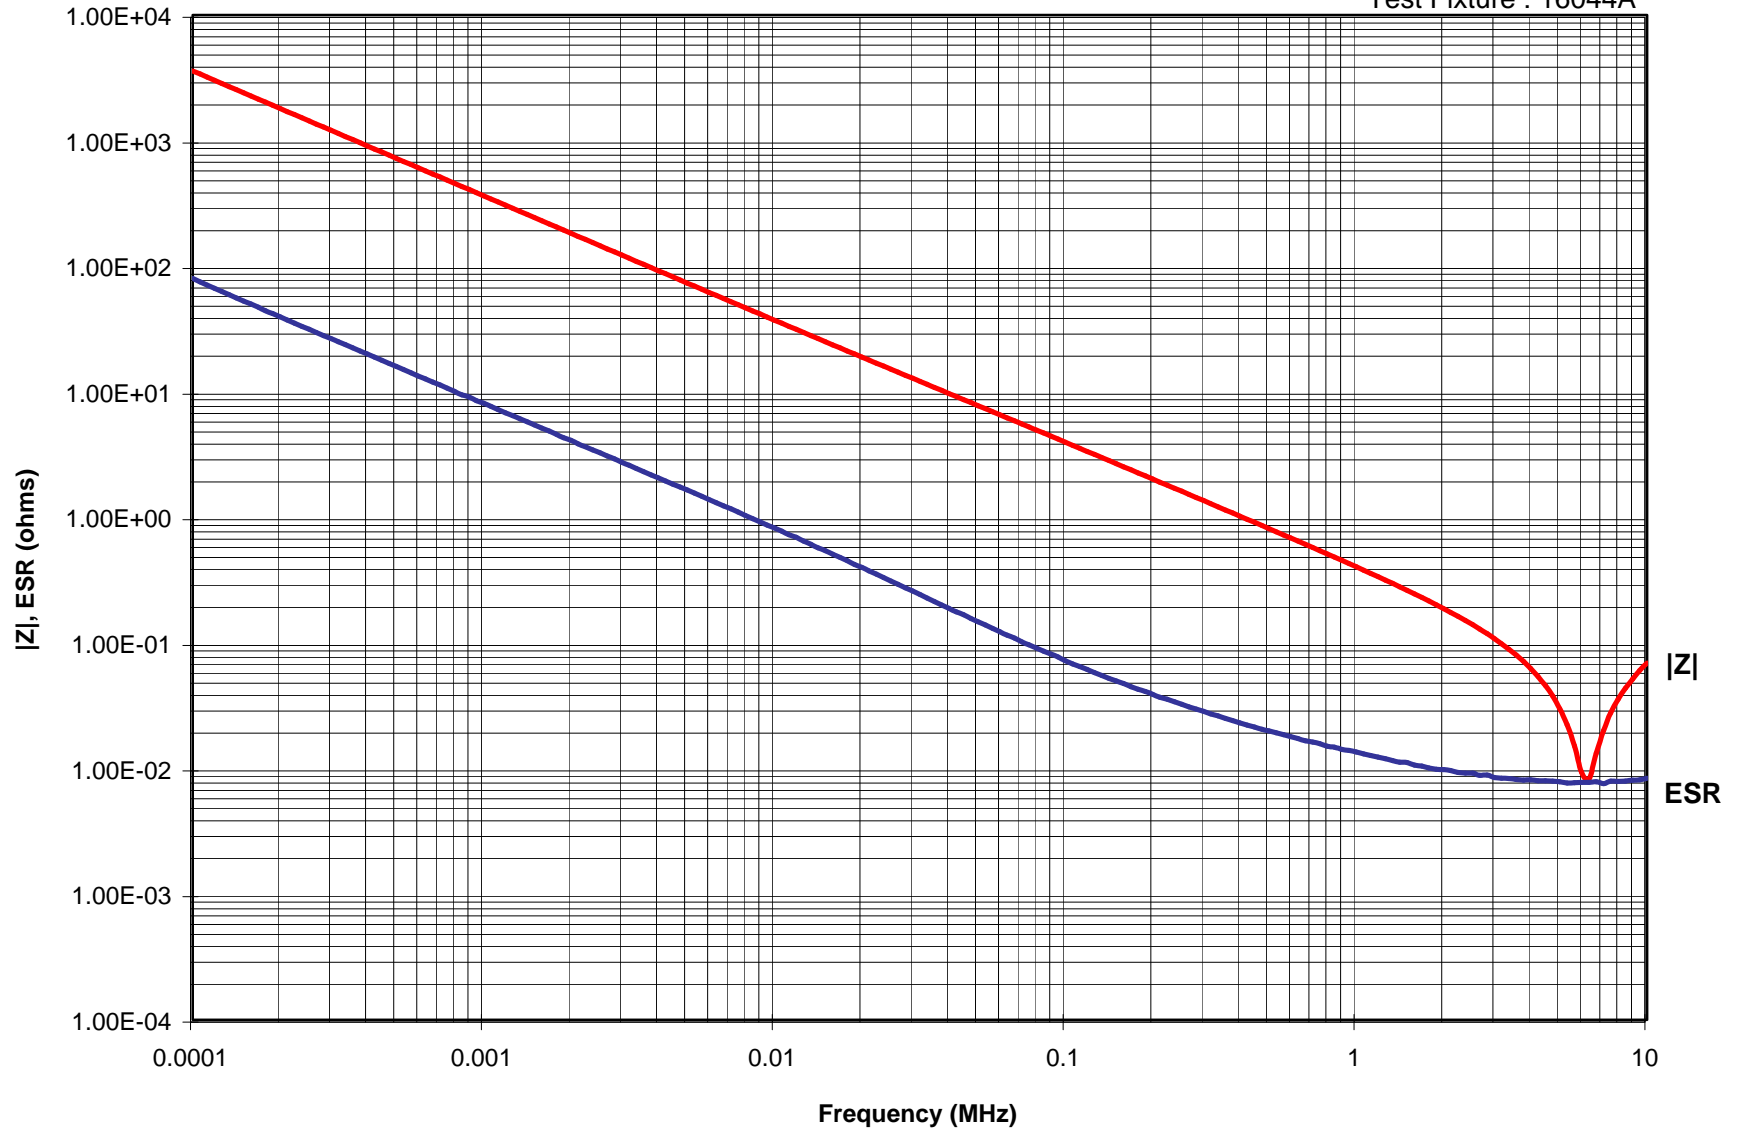

|Z|, ESR-f Characteristics

Test Equipment : HP4294A

Test Fixture : 16044A

|Z|, ESR-f Characteristics

Test Equipment: HP4194A
Test Fixture: 16044A

C1608X5R1A474K